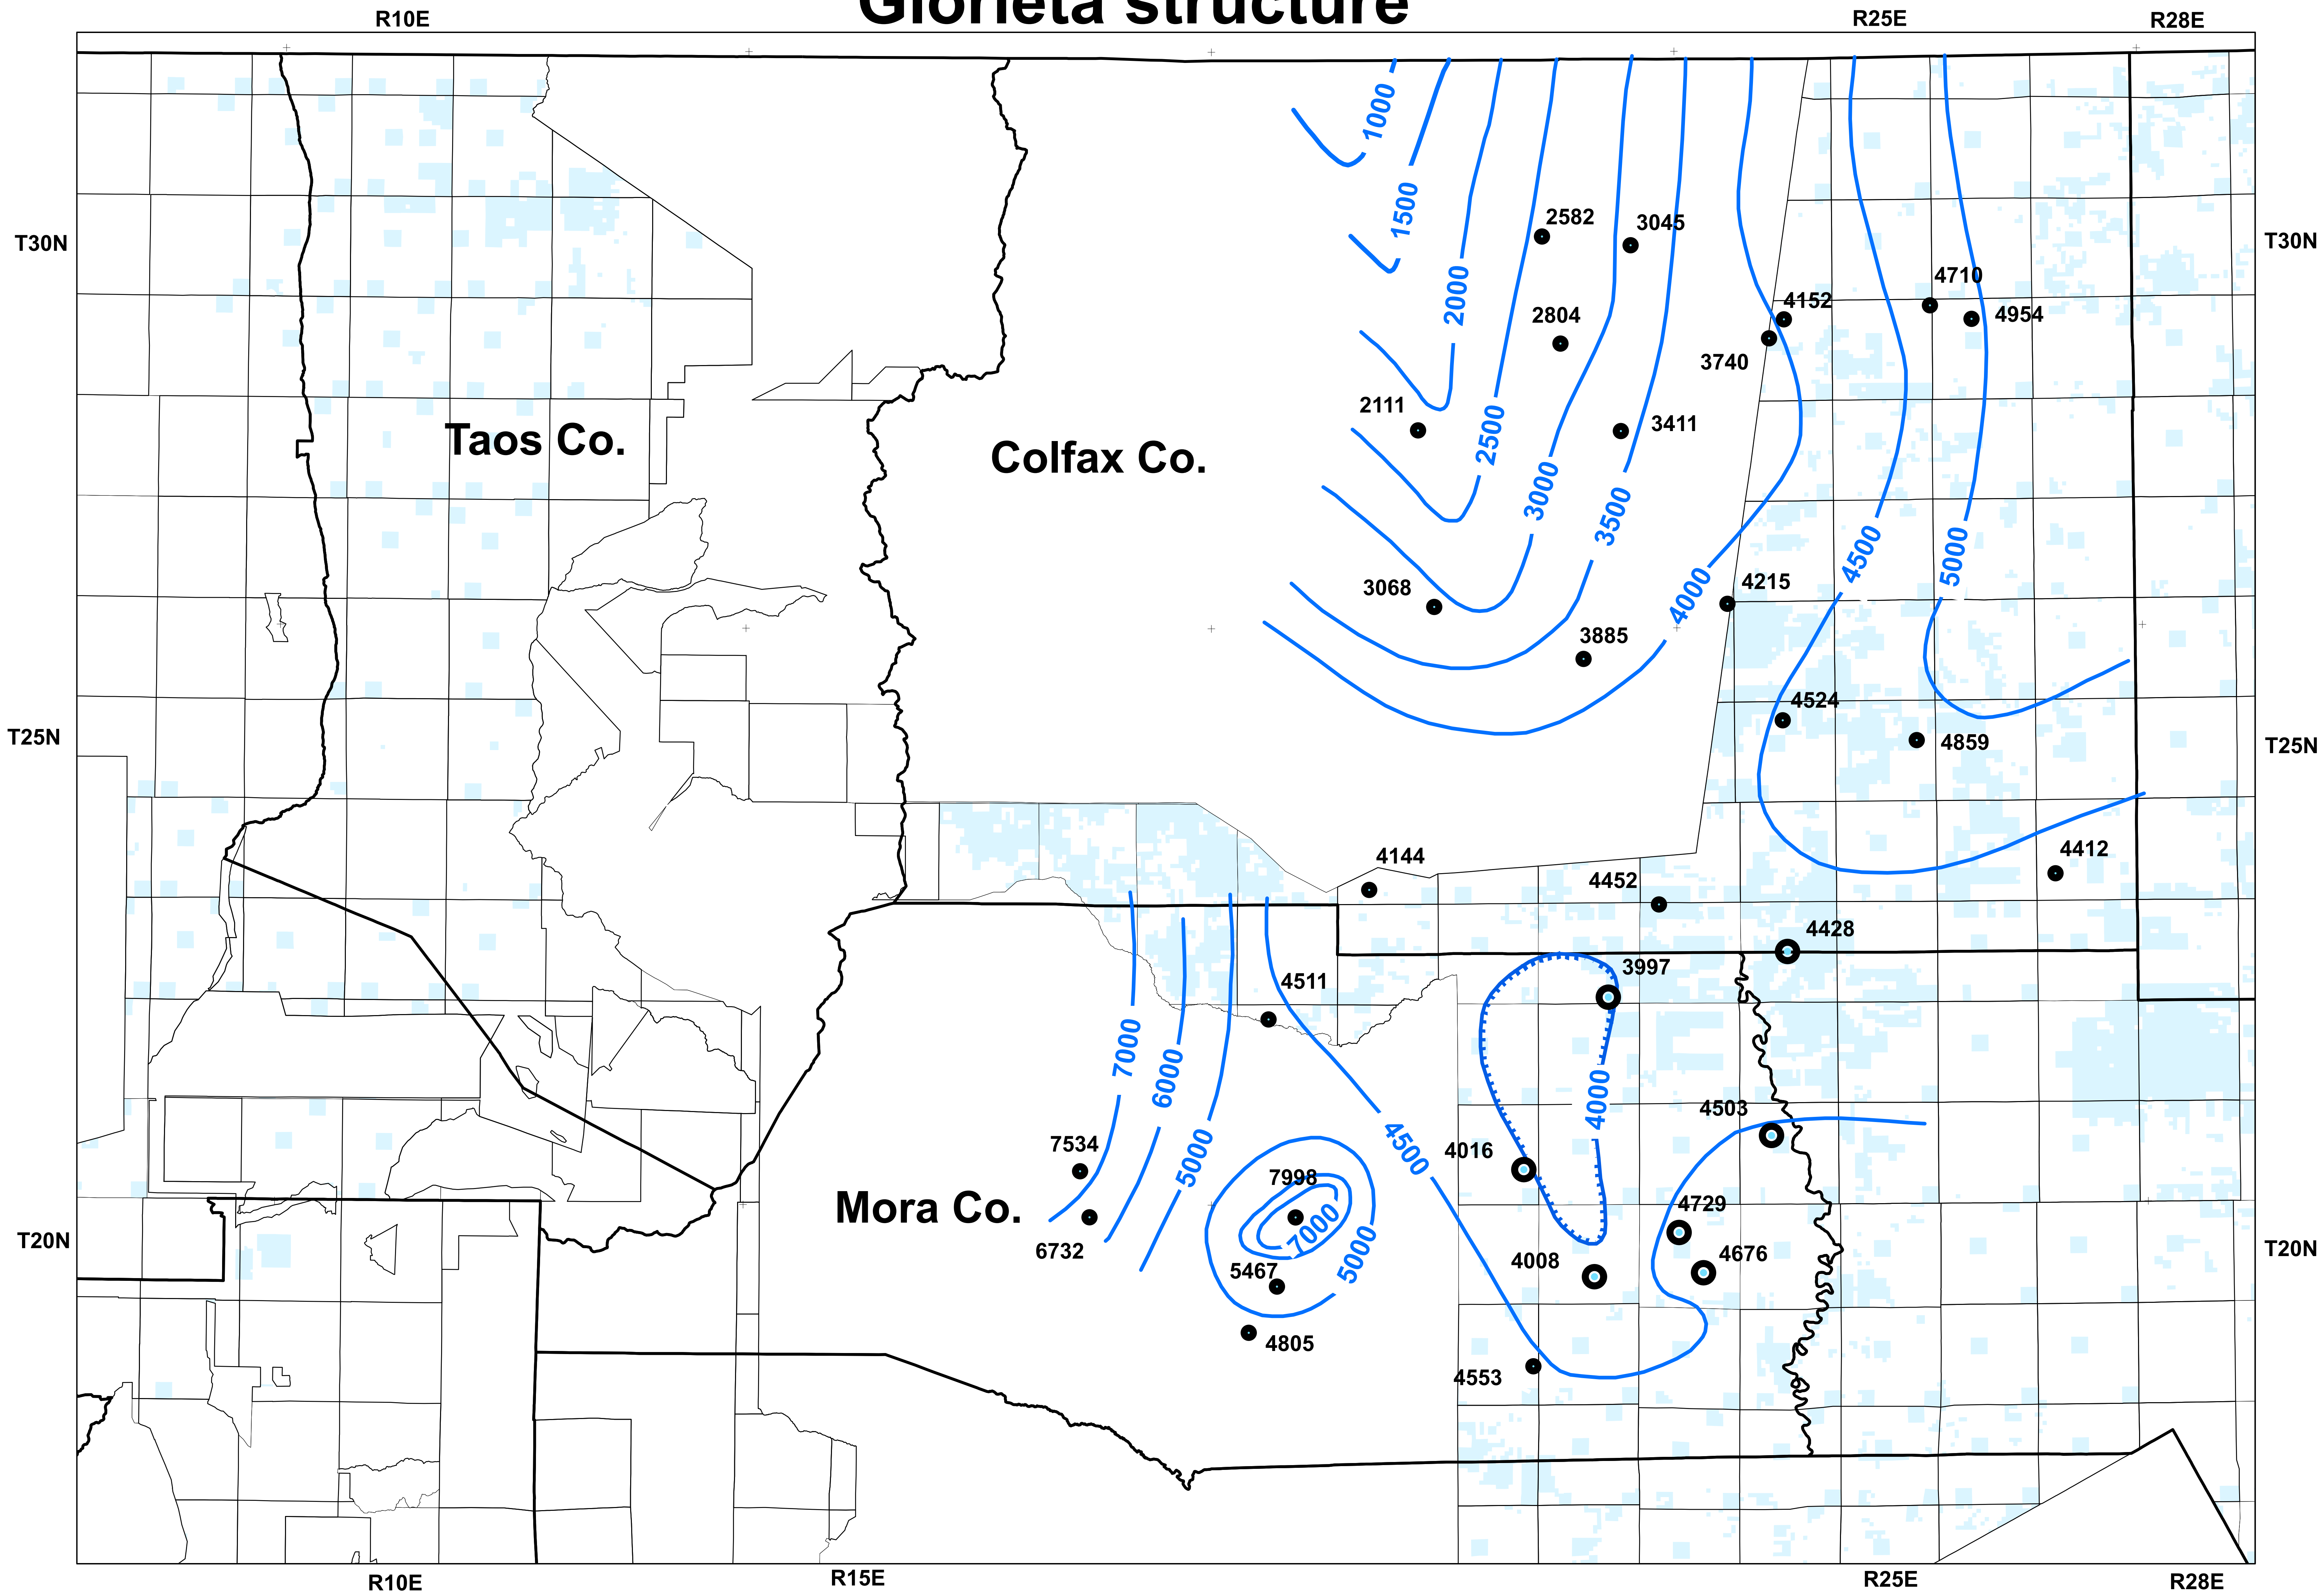

Glorieta structure

 NM State Trust land

Contour interval = 1000 ft in most places
Datum = sea level