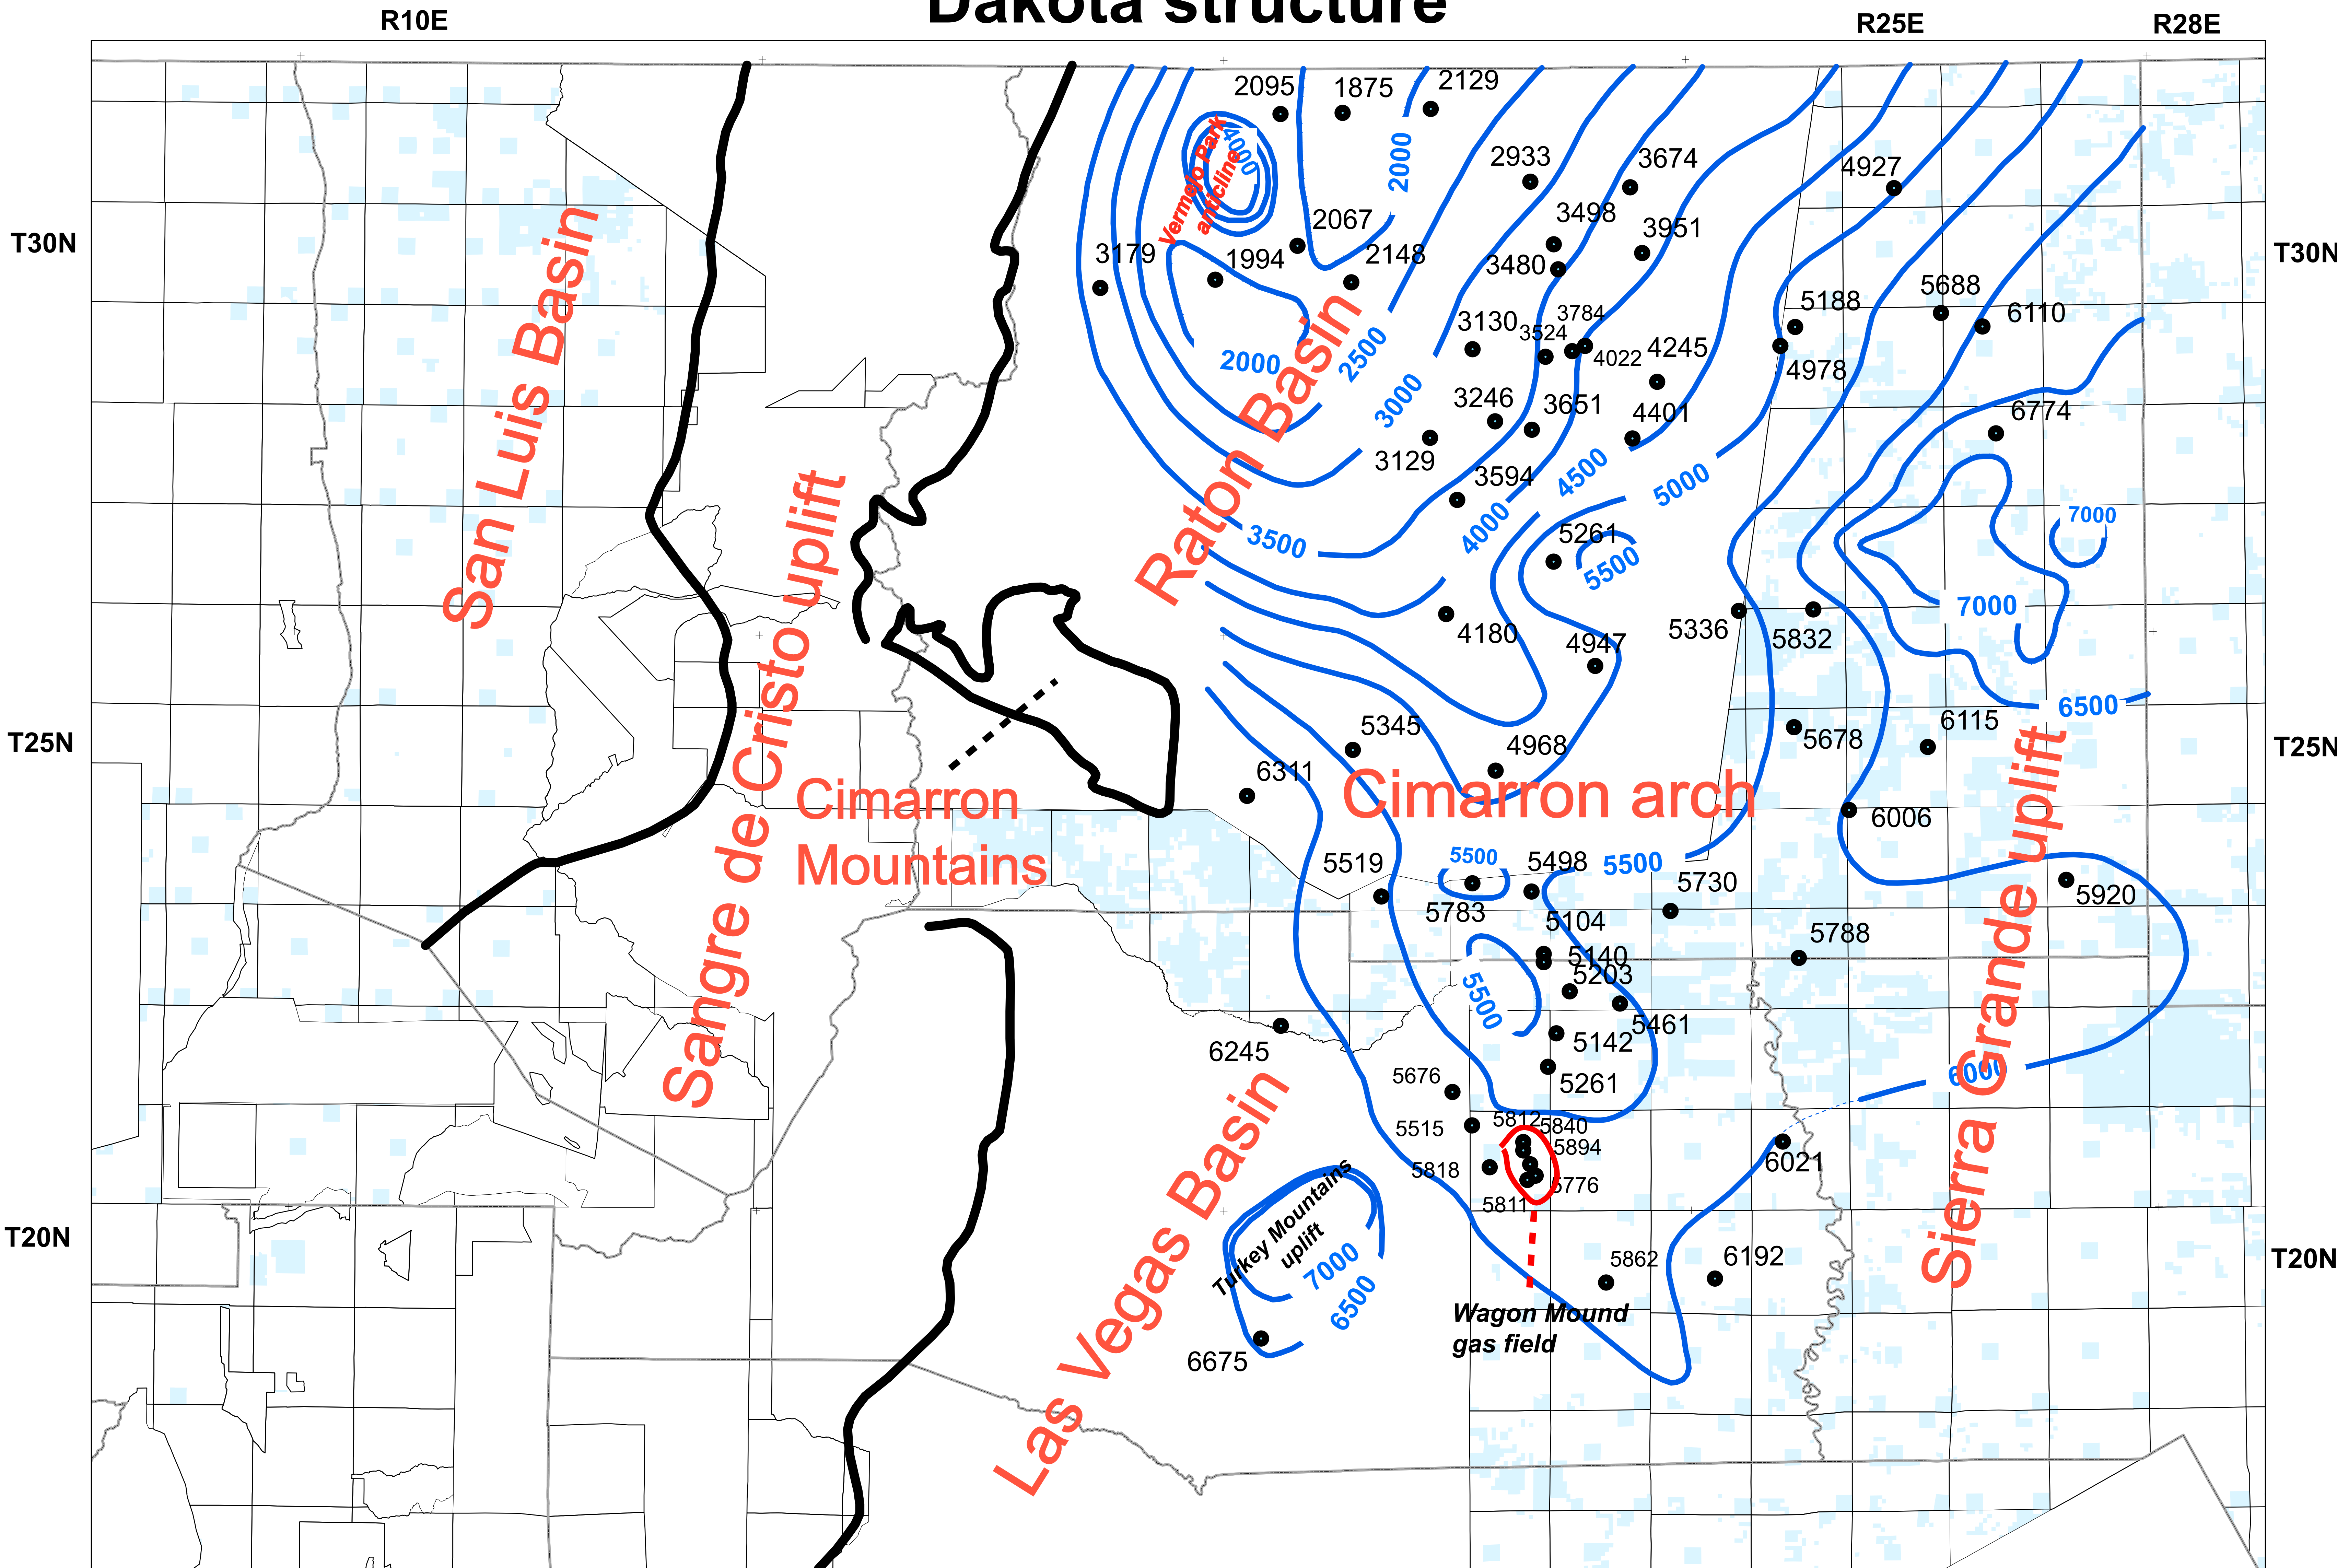

# Dakota structure

NM State Trust land

Contour interval = 500 feet  
 Datum = sea level