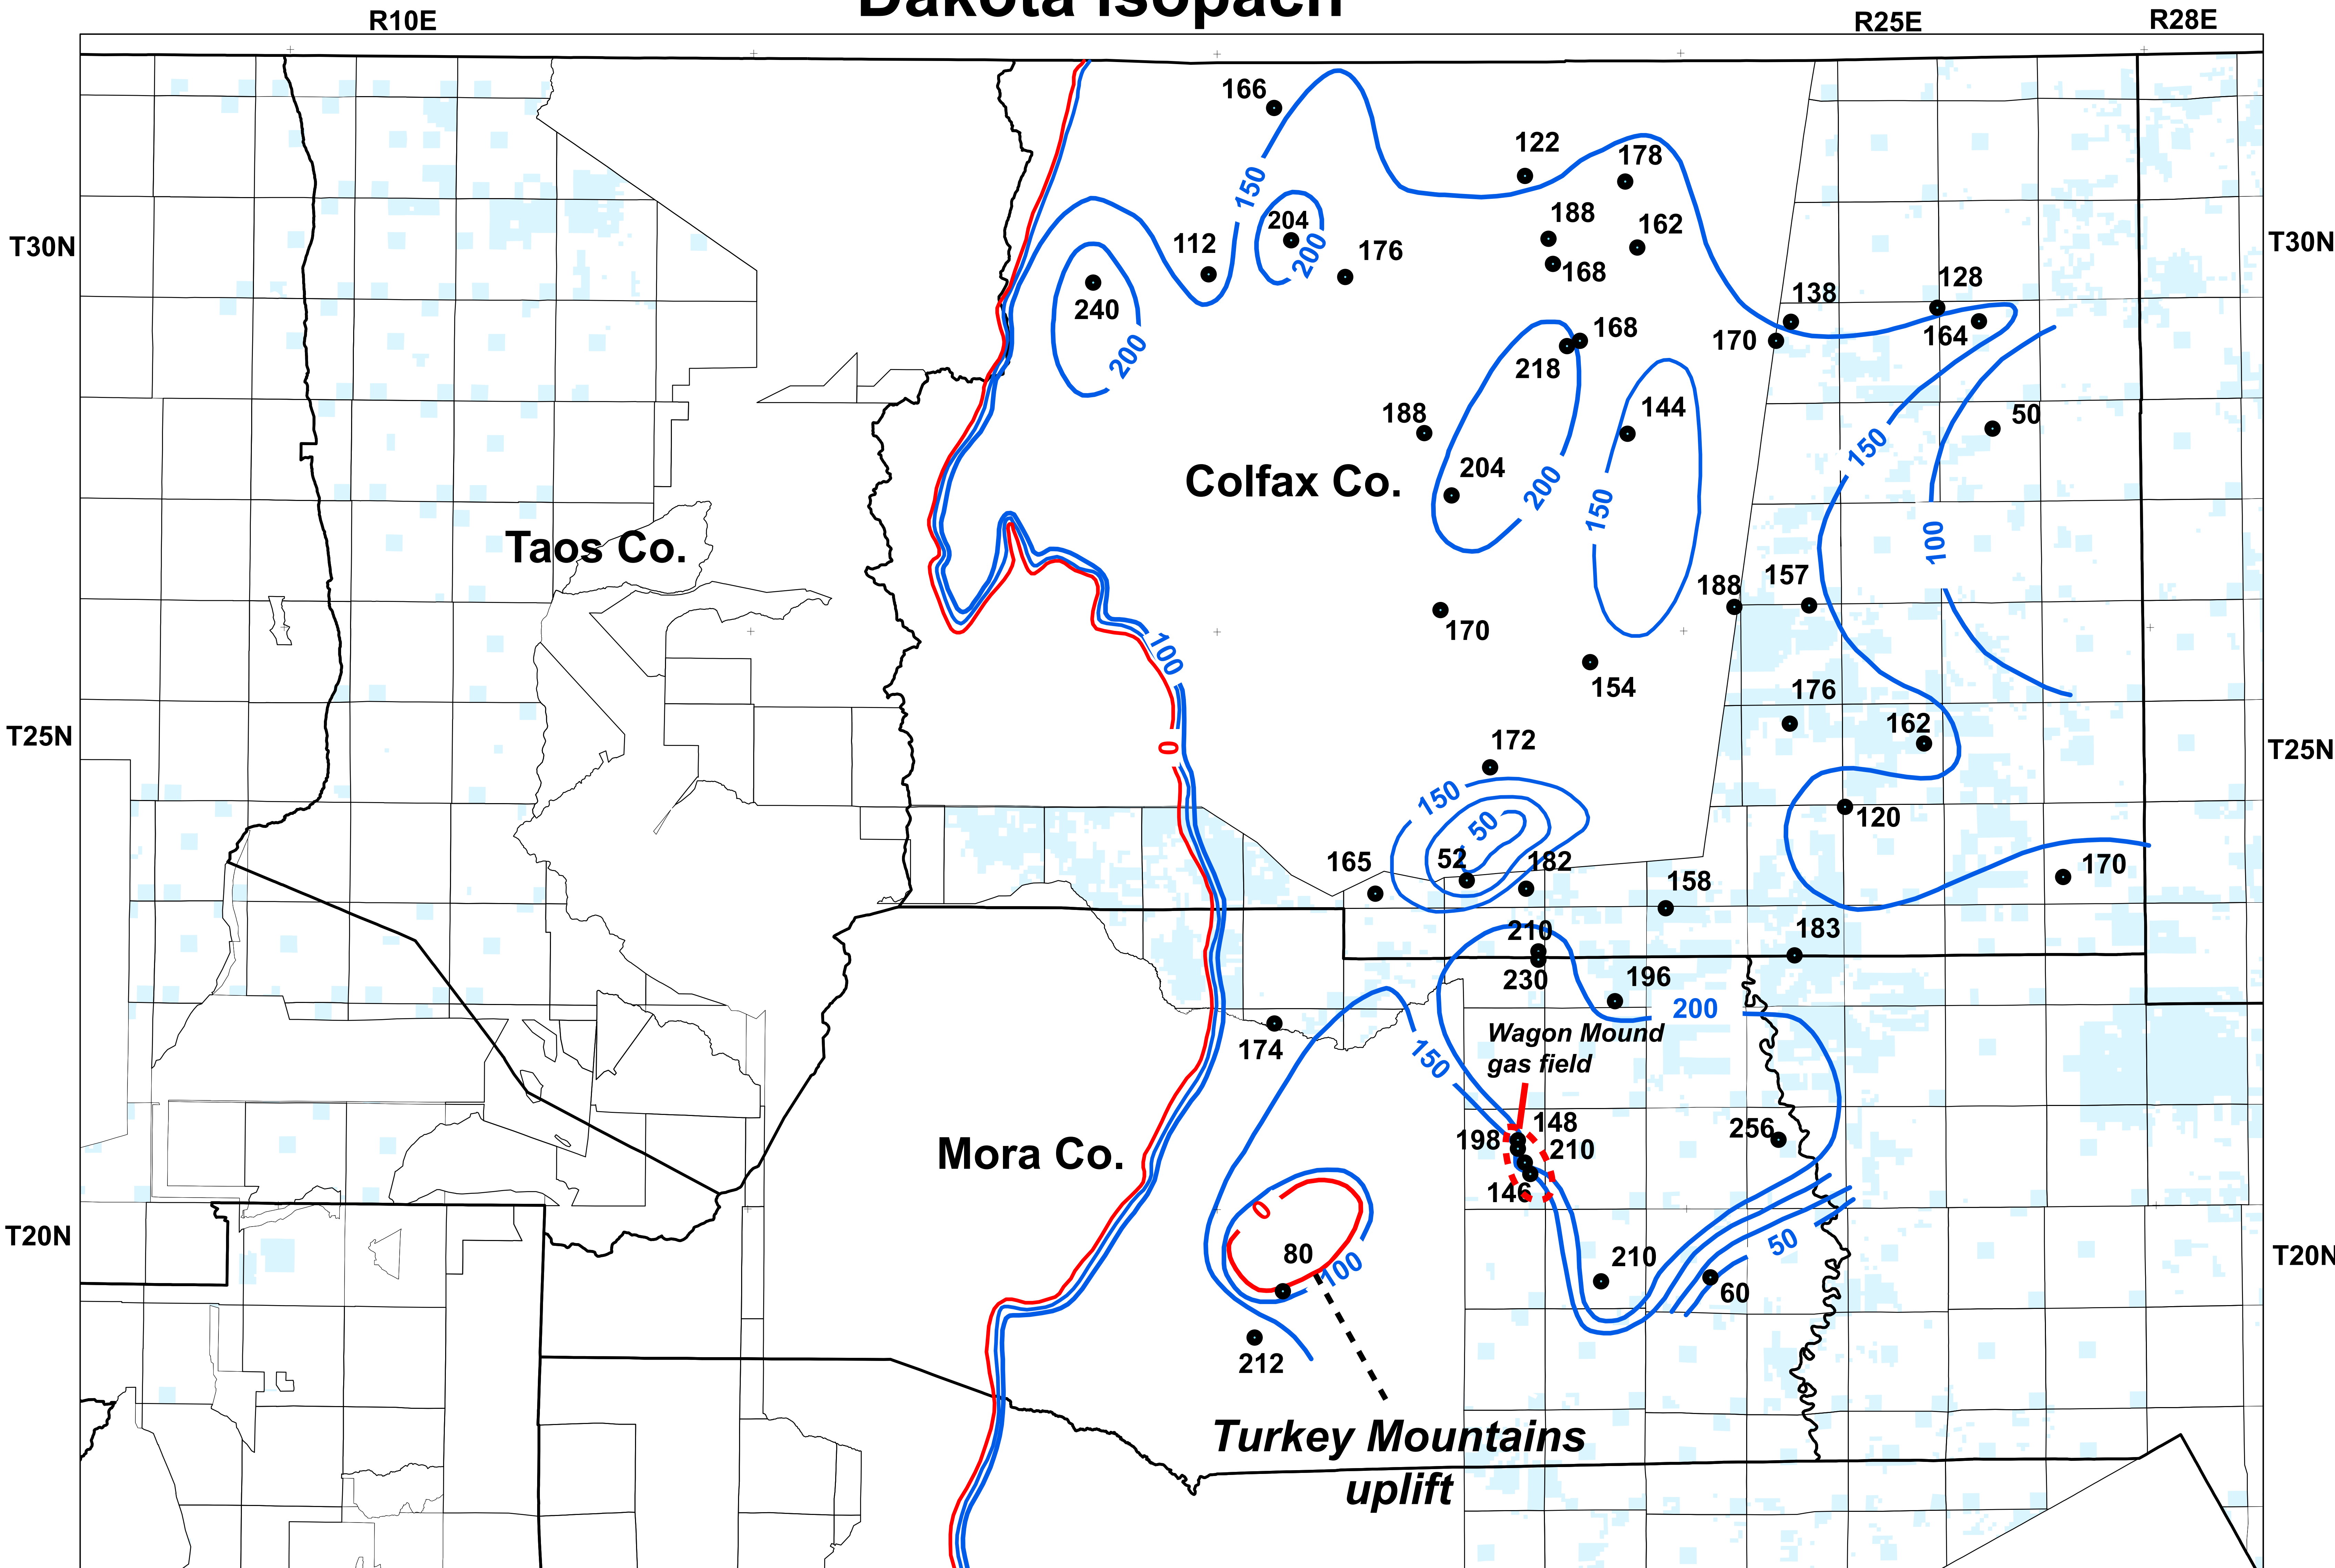

Dakota isopach

Contour interval = 50 ft

NM State Trust land