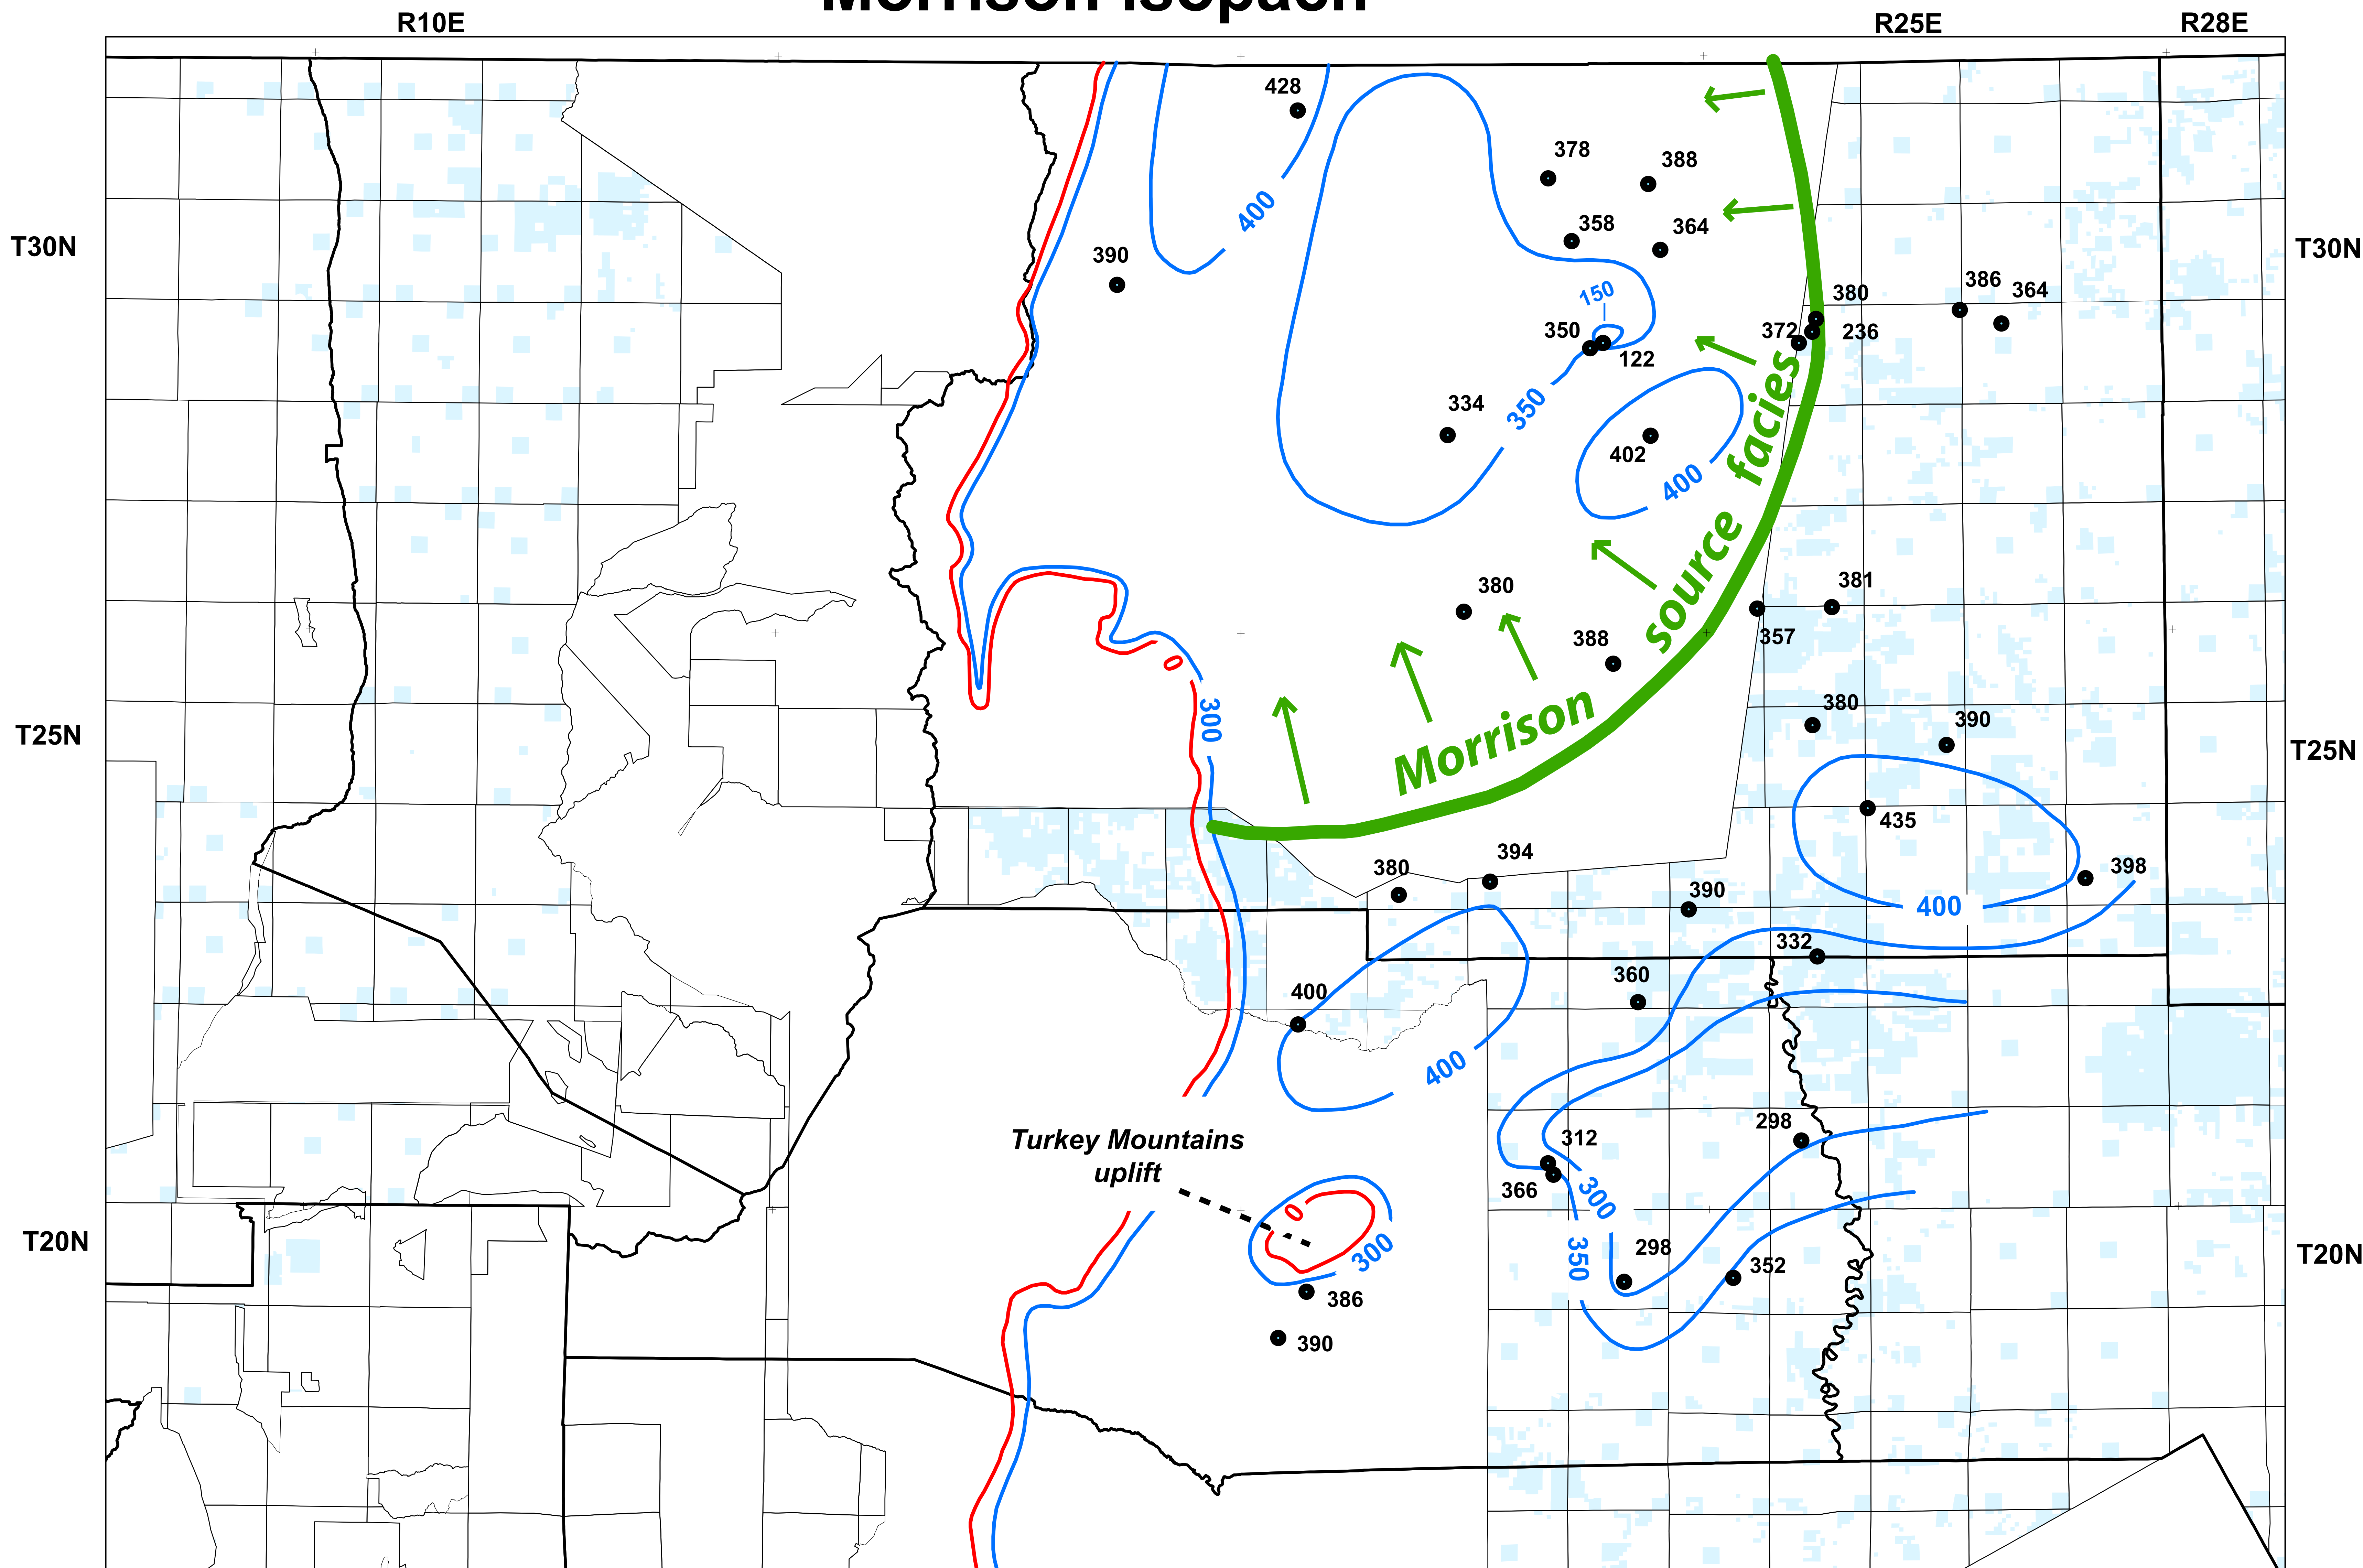

Morrison isopach

NM State Trust land
Contour interval = 50 ft in most palces