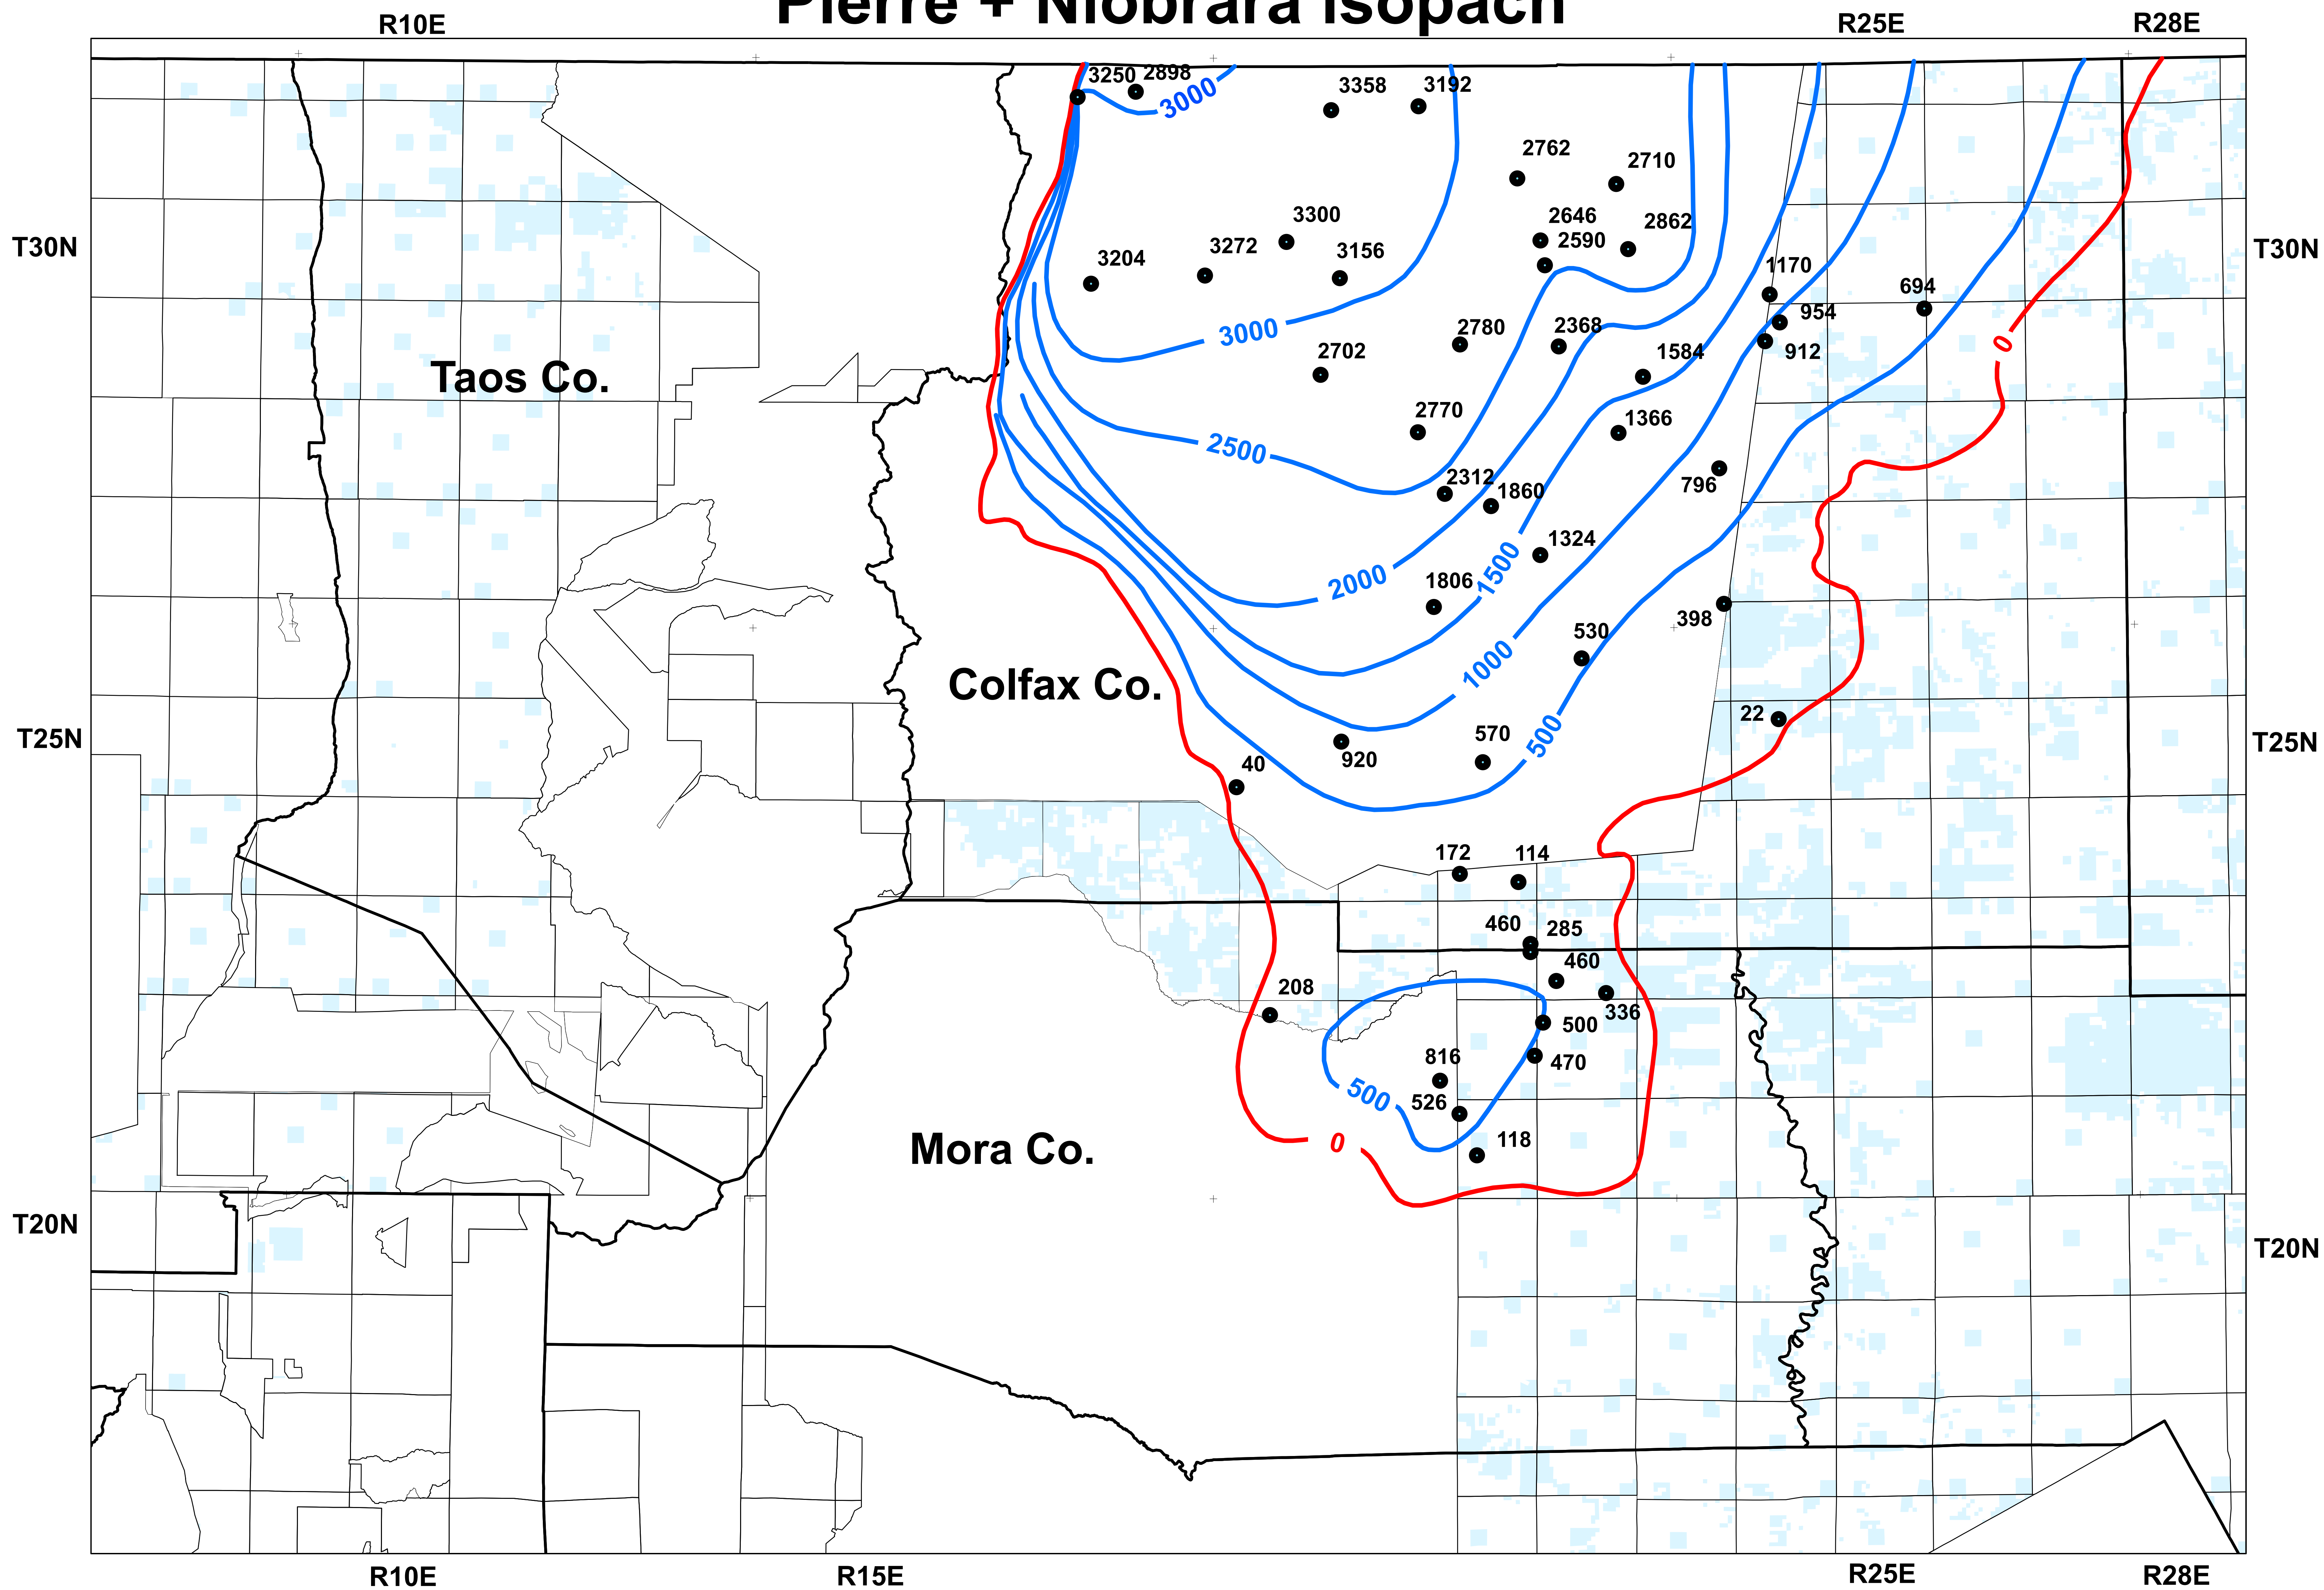

Pierre + Niobrara isopach

NM State Trust land
Contour interval = 500 ft