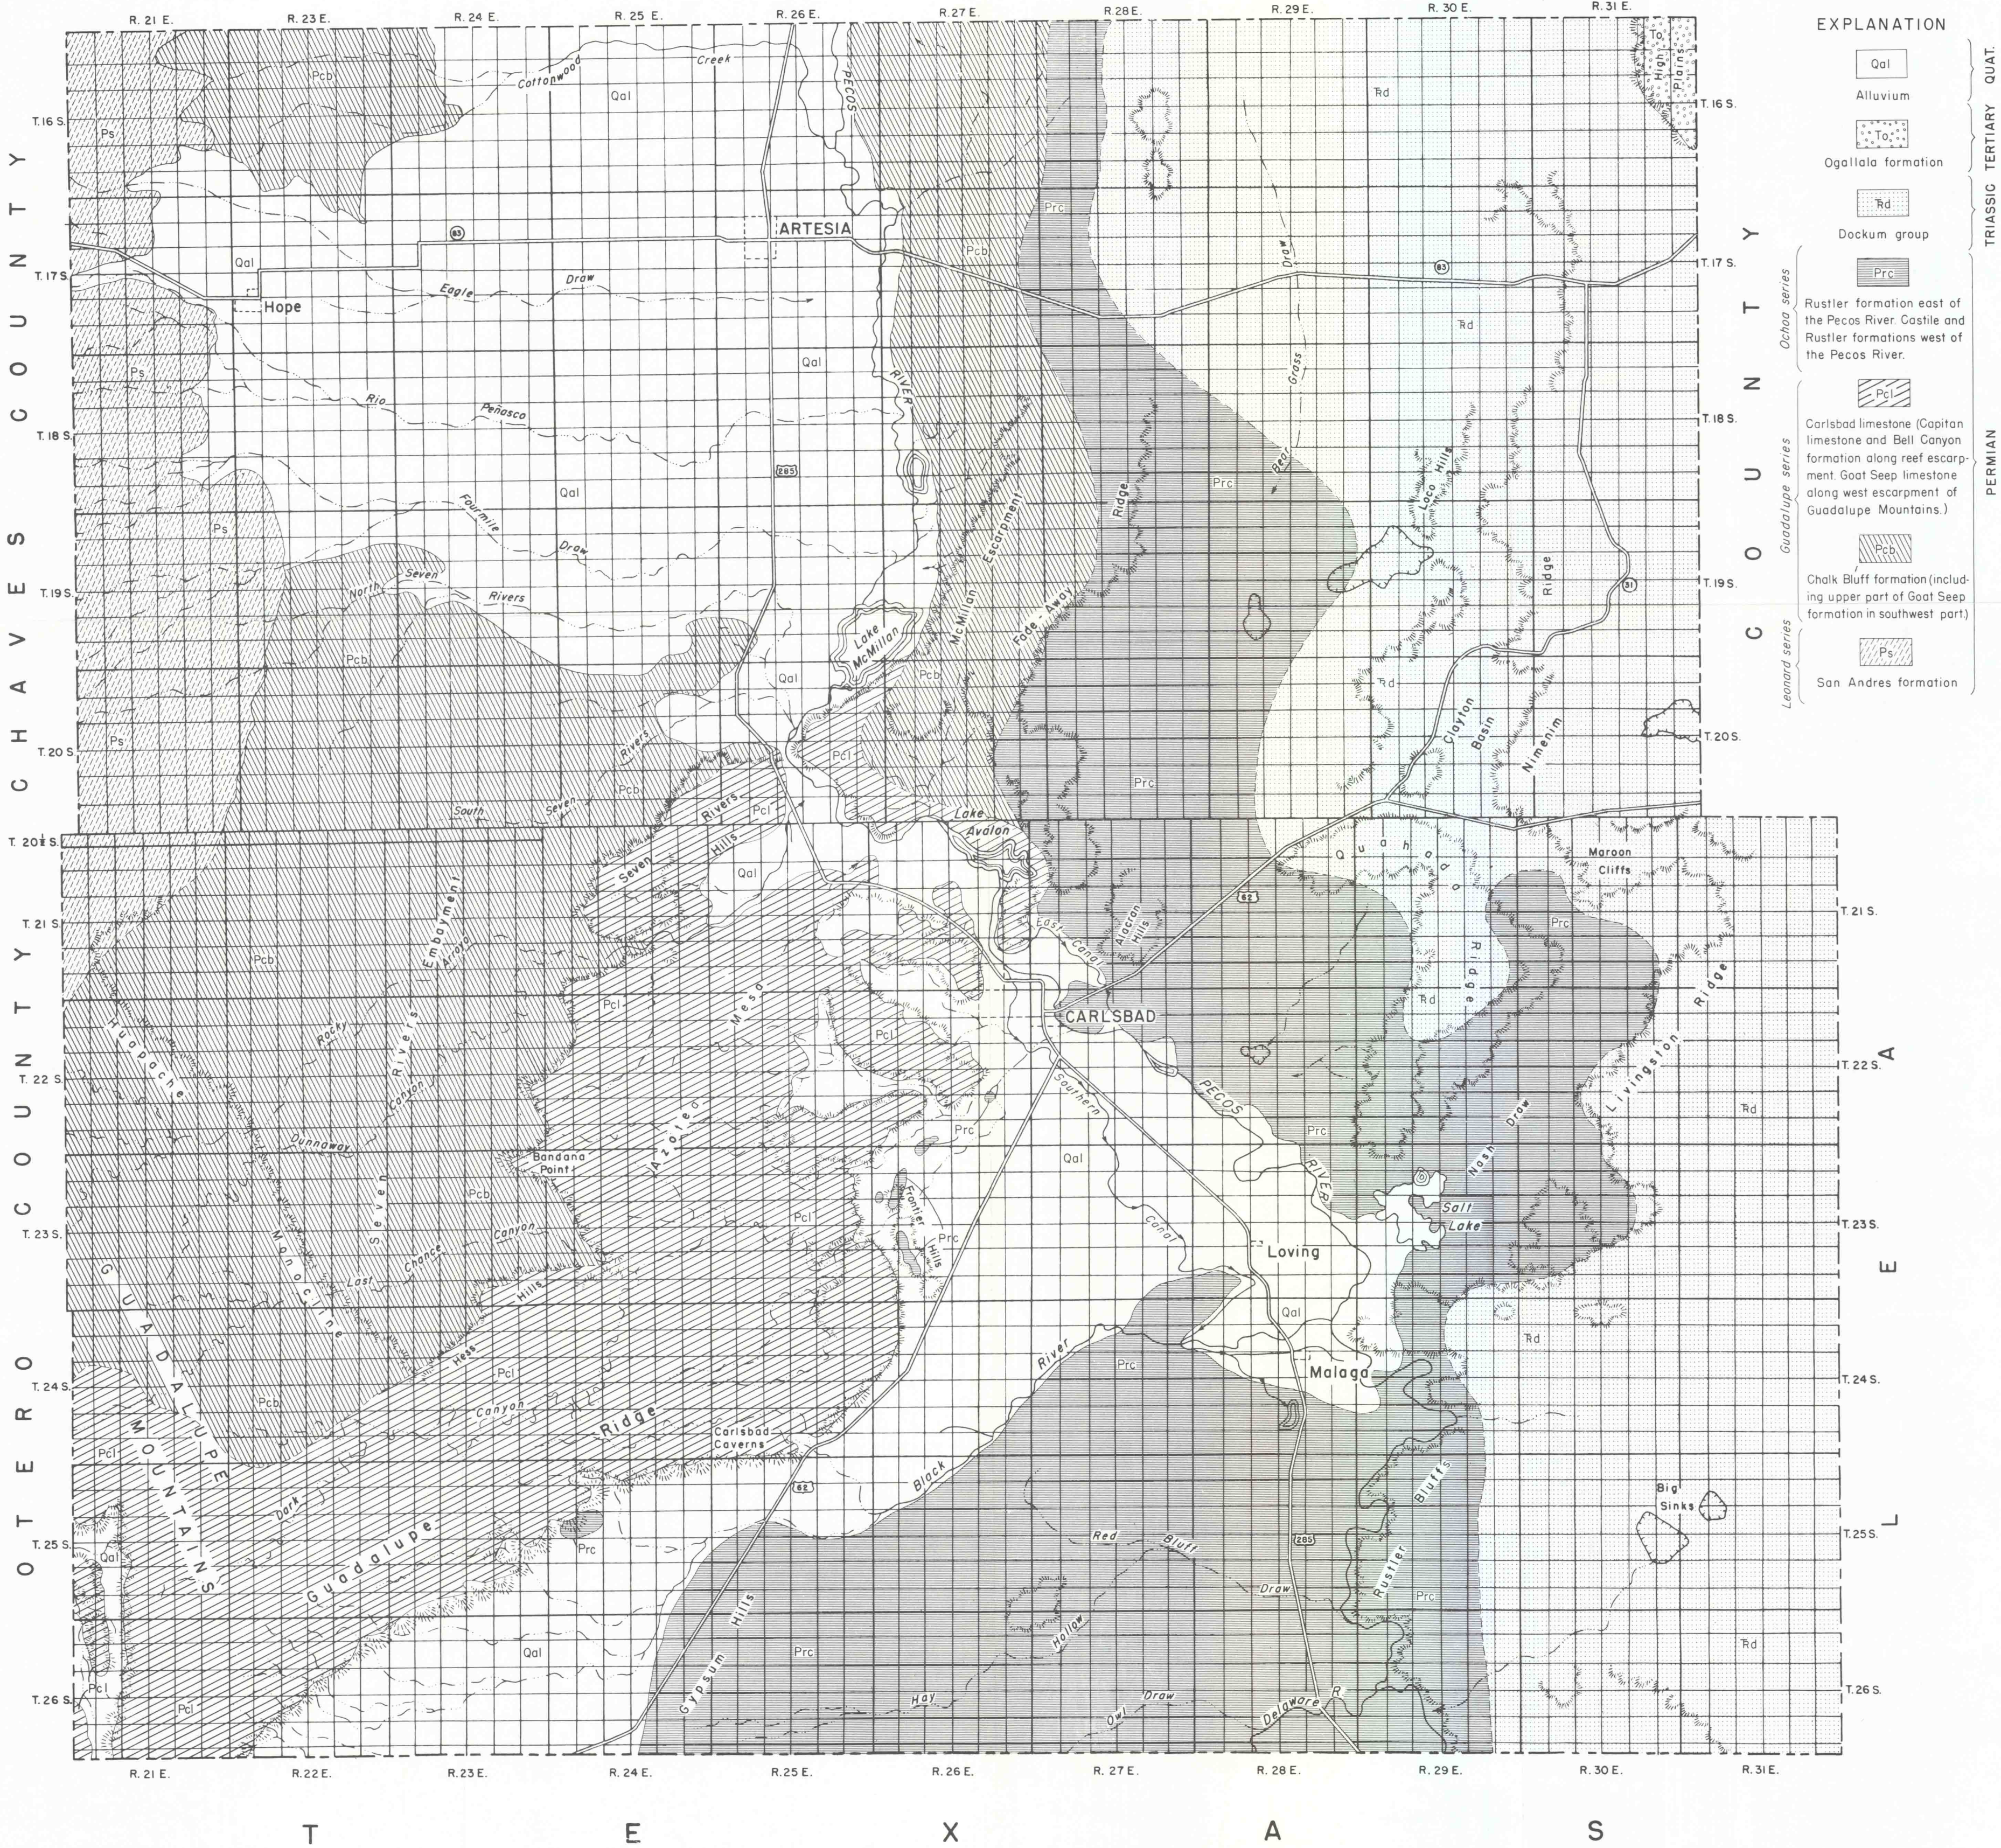

C H A V E S C O U N T Y

GEOLOGY OF EDDY COUNTY, NEW MEXICO