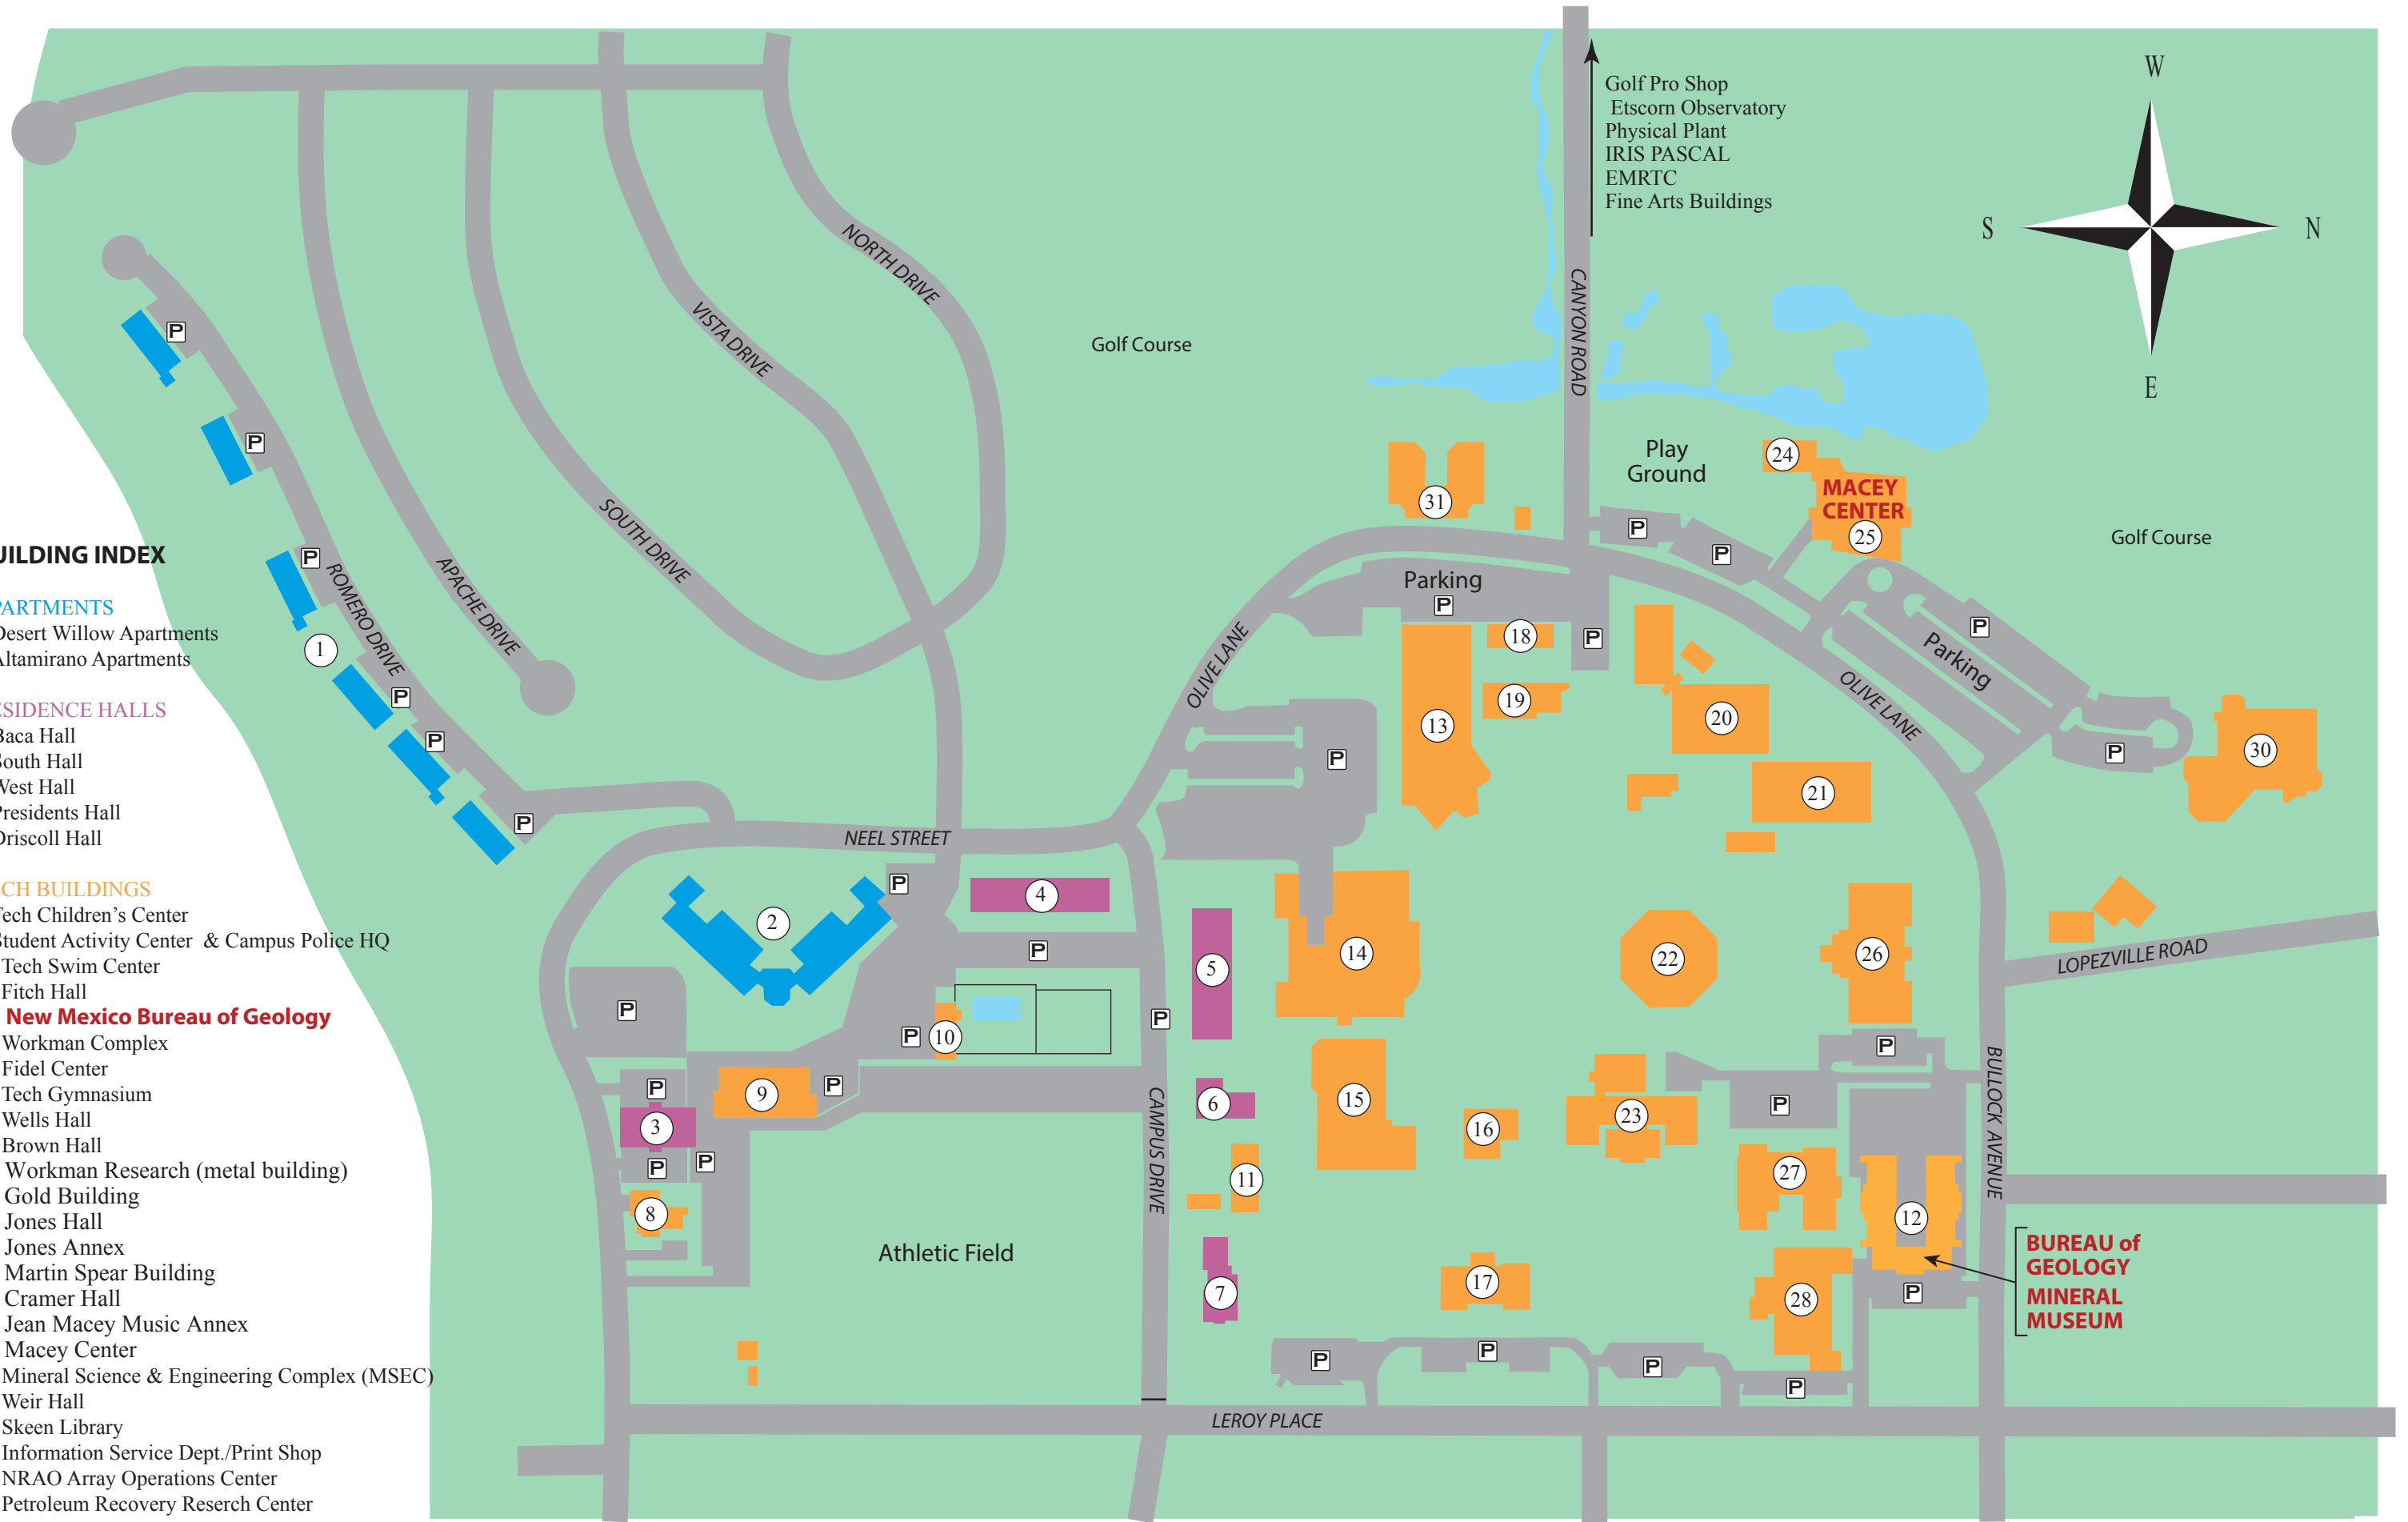

BUILDING INDEX

APARTMENTS

- 1 Desert Willow Apartments
- 2 Altamirano Apartments

RESIDENCE HALLS

- 3 Baca Hall
- 4 South Hall
- 5 West Hall
- 6 Presidents Hall
- 7 Driscoll Hall

TECH BUILDINGS

- 8 Tech Children's Center
- 9 Student Activity Center & Campus Police HQ
- 10 Tech Swim Center
- 11 Fitch Hall
- 12 New Mexico Bureau of Geology**
- 13 Workman Complex
- 14 Fidel Center
- 15 Tech Gymnasium
- 16 Wells Hall
- 17 Brown Hall
- 18 Workman Research (metal building)
- 19 Gold Building
- 20 Jones Hall
- 21 Jones Annex
- 22 Martin Spear Building
- 23 Cramer Hall
- 24 Jean Macey Music Annex
- 25 Macey Center
- 26 Mineral Science & Engineering Complex (MSEC)
- 27 Weir Hall
- 28 Skeen Library
- 29 Information Service Dept./Print Shop
- 30 NRAO Array Operations Center
- 31 Petroleum Recovery Reserch Center

**BUREAU of
GEOLOGY
MINERAL
MUSEUM**