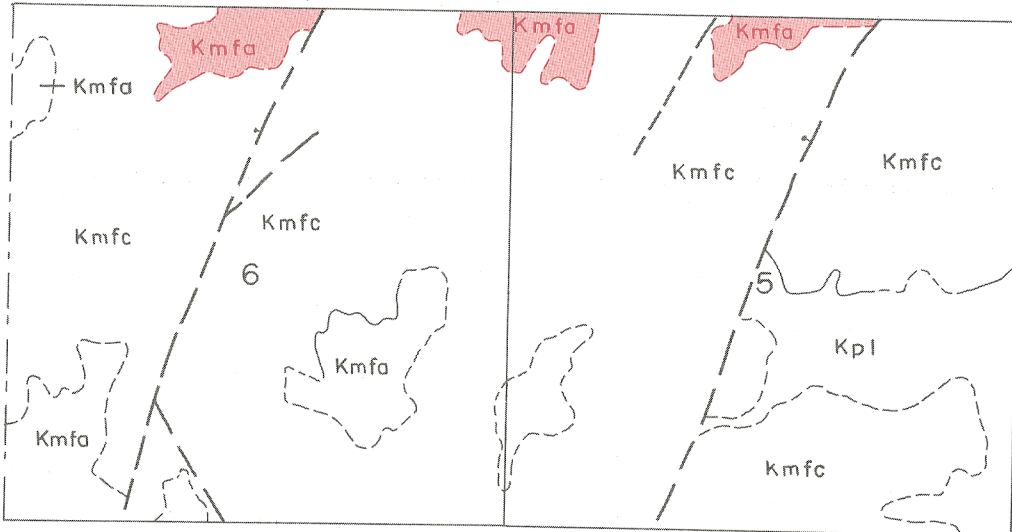

ERRATA SHEET GEOLOGIC MAP 49 New Mexico Bureau of Mines & Mineral Resources

PLEASE MAKE CORRECTIONS SHOWN IN RED BELOW

SHEET 1 16N-4W, secs. 5 and 6

Within Kmfc (tan) change three areas to Kmfa (light blue).

SHEET 1 16N-4W, sec. 17

Add Kpl symbol and leader (disregard color).

SHEET 2 17N-4W, sec. 34

Insert two prospect symbols.

SHEET 3 18N-4W, secs. 10 and 11

Change Kch (blue) to Kclv (yellow).

SHEET 3 18N-3W, sec. 1

Insert two leaders from Kch.

SHEET 3 18N-4W, secs. 33 and 34

Within Kmfa (light blue) change one area to Kmfu (tan).

SHEET 3 18N-3W, sec. 5

Insert leader from Kch.