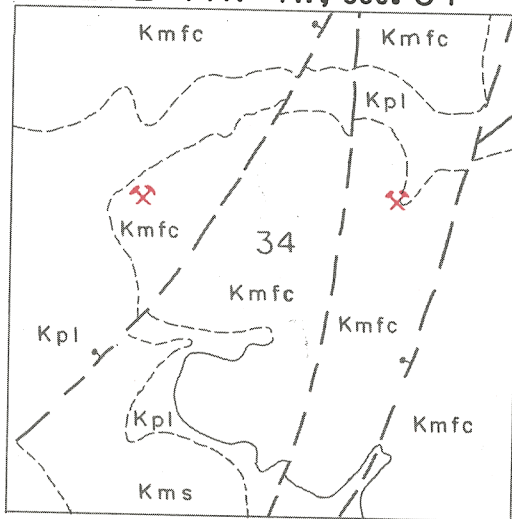

ERRATA SHEET GEOLOGIC MAP 49 New Mexico Bureau of Mines & Mineral Resources

PLEASE MAKE CORRECTIONS SHOWN IN RED BELOW

SHEET 1 16N-4W, secs. 5 and 6

Within Kmfc (tan) change three areas to Kmfa (light blue).

SHEET 1 16N-4W, sec. 17

Add Kpl symbol and leader (disregard color).

SHEET 2 17N-4W, sec. 34

Insert two prospect symbols.

SHEET 3 18N-4W, secs. 10 and 11

Change Kch (blue) to Kclv (yellow).

SHEET 3 18N-3W, sec. 1

Insert two leaders from Kch.

SHEET 3 18N-4W, secs. 33 and 34

Within Kmfa (light blue) change one area to Kmfu (tan).

SHEET 3 18N-3W, sec. 5

Insert leader from Kch.