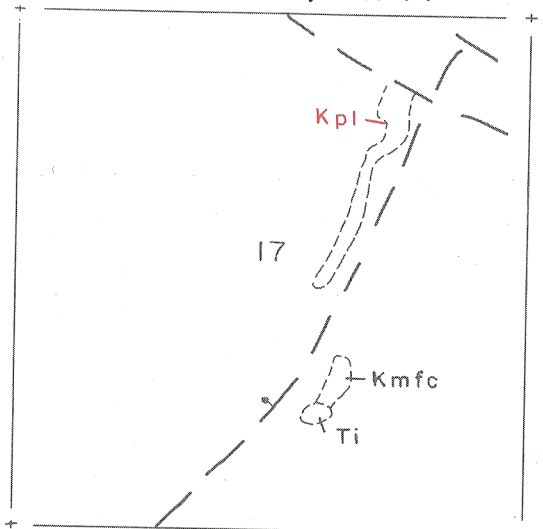

ERRATA SHEET GEOLOGIC MAP 49 New Mexico Bureau of Mines & Mineral Resources

PLEASE MAKE CORRECTIONS SHOWN IN RED BELOW

SHEET 1 16N-4W, secs. 5 and 6

Within Kmfc (tan) change three areas to Kmfa (light blue).

SHEET 1 16N-4W, sec. 17

Add Kpl symbol and leader (disregard color).

SHEET 2 17N-4W, sec. 34

Insert two prospect symbols.

SHEET 3 18N-4W, secs. 10 and 11

Change Kch (blue) to Kclv (yellow).

SHEET 3 18N-3W, sec. 1

Insert two leaders from Kch.

SHEET 3 18N-4W, secs. 33 and 34

Within Kmfa (light blue) change one area to Kmfu (tan).

SHEET 3 18N-3W, sec. 5

Insert leader from Kch.