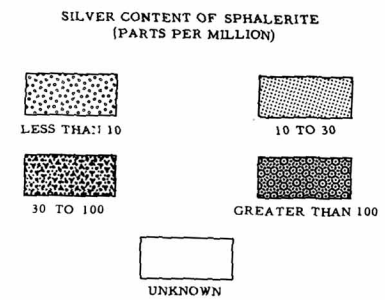

EXPLANATION