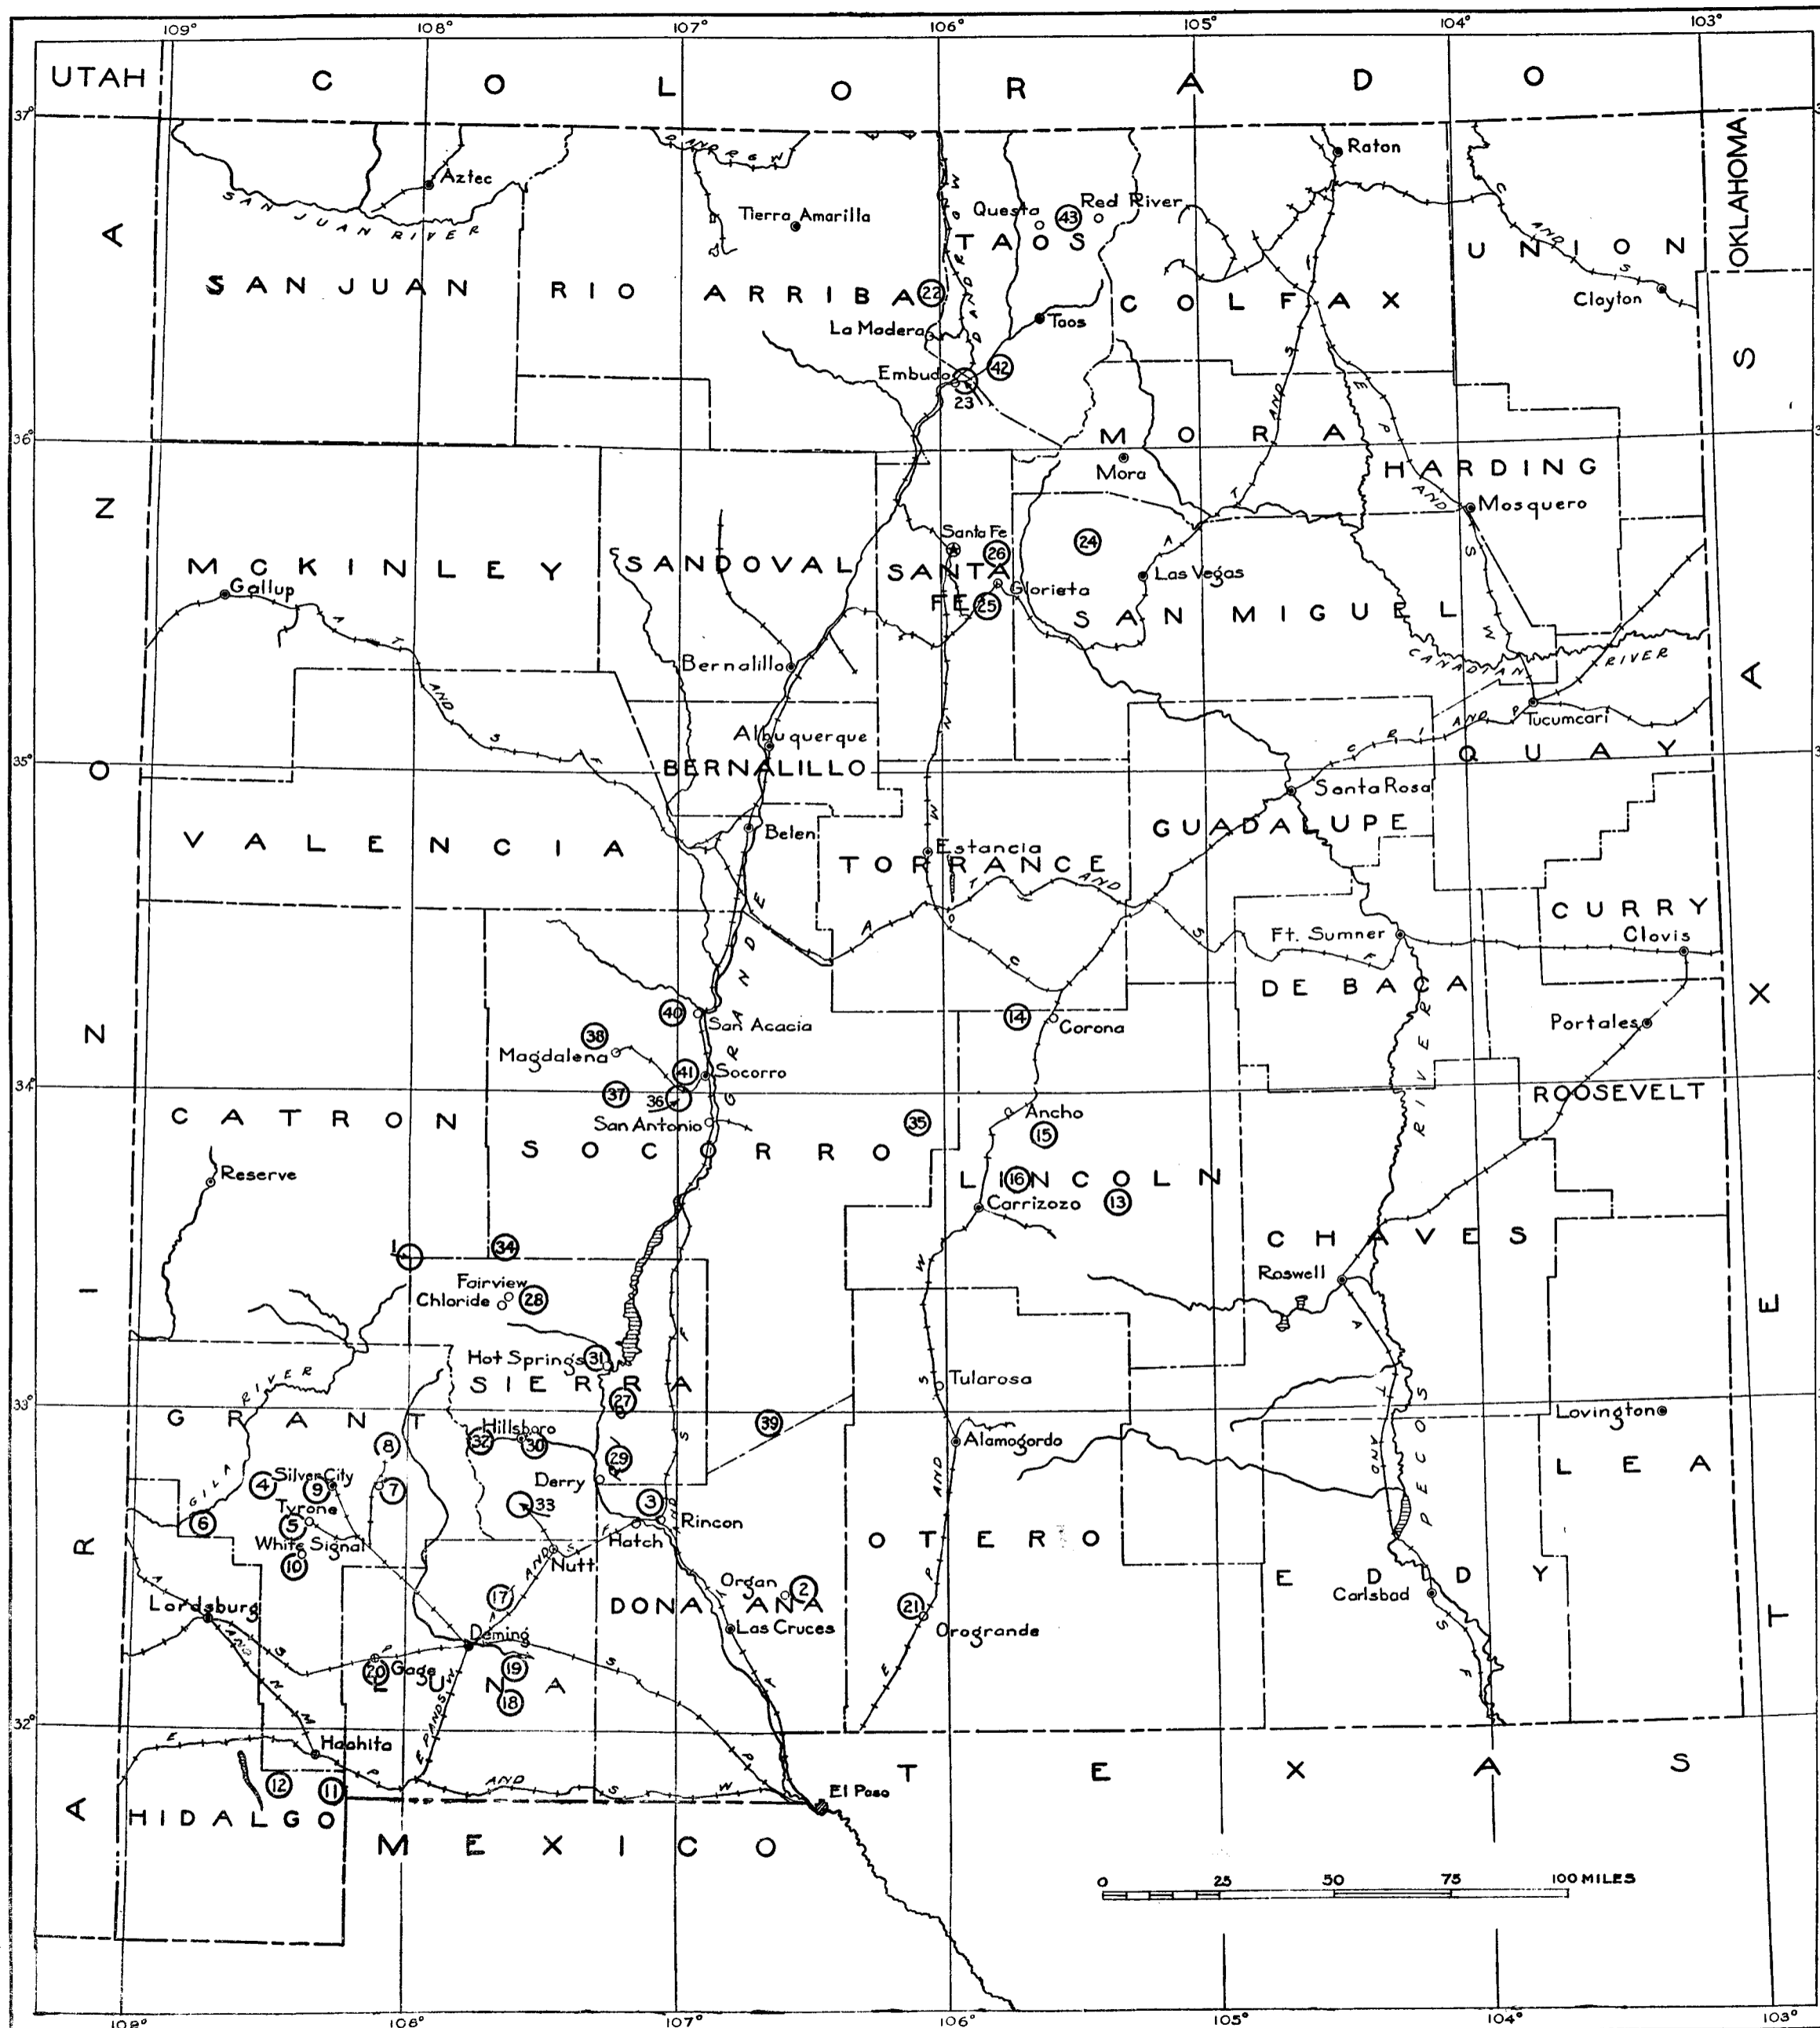

LINCOLN COUNTY

13. Capitan Mountain. (Iron).
14. Gallinas Mountains (Red Cloud). (Iron).
15. Jicarilla. (Iron).
16. White Oaks. Tungsten, (iron).

LUNA COUNTY

17. Cooks Range manganese. Manganese.
18. Florida Mountains. Manganese.
19. Little Florida Mountains. Manganese.
20. Victorio (Gage). Tungsten.

OTERO COUNTY

21. Orogrande (Jarilla, Silver Hill, Brice). (Iron, tungsten).

RIO ARRIBA COUNTY

22. Petaca. (Tantalum, uranium, radium).
23. Rinconada. (Tungsten).

SAN MIGUEL COUNTY

24. El Porvenir (Hermit Mountain). Molybdenum, (bismuth, tungsten).

SANTA FE COUNTY

25. Glorieta. (Iron).
26. Santa Fe; includes Santa Fe manganese district. (Manganese, molybdenum).

SIERRA COUNTY

27. Caballos Mountains. (Vanadium).
28. Chloride (Apache, Cuchillo Negro, Black Range). (Tin).
29. Derry manganese. Manganese.
30. Hillsboro (Las Animas). Vanadium, manganese.
31. Hot Springs (Mud Springs). Manganese.
32. Kingston (Black Range). Manganese.
33. Lake Valley. Manganese, iron.

SOCORRO COUNTY

34. Iron Mountain. (Iron).
35. Jones Camp. (Iron).
36. Luis Lopez manganese. Manganese.
37. Magdalena Mountains manganese. Manganese.
38. North Magdalena. (Vanadium).
39. San Andres Mountains Grandview Canyon (San Andres). Bismuth, (tungsten).
40. San Lorenzo (San Acacia). Manganese.
41. Socorro Peak. (Manganese).

TAOS COUNTY

42. Picuris (Copper Hill). Tungsten.
43. Red River. Molybdenum.

BASE MAP FROM U.S.G.S.

MAP OF NEW MEXICO SHOWING LOCATION OF MINOR METALS DISTRICTS