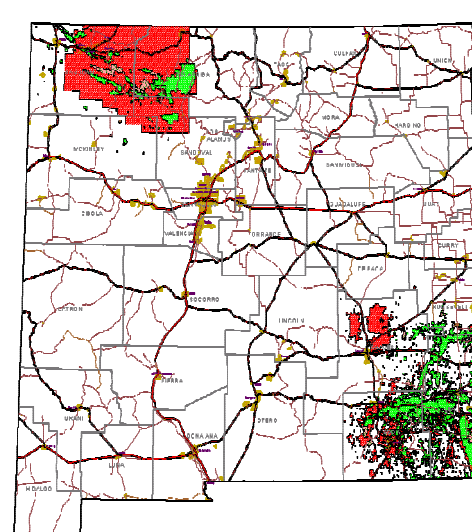

SE Canyon

Canyon (Can)
Pennsylvanian: (Penn)
upper Pennsylvanian: (u Penn)
Permian - Penn: (P Penn)
Strawn: (Str)
upper Strawn: (u Str)

Oil & Gas Pool Types

	Gas
	Oil
	Associated Gas
	Overlapping Fields