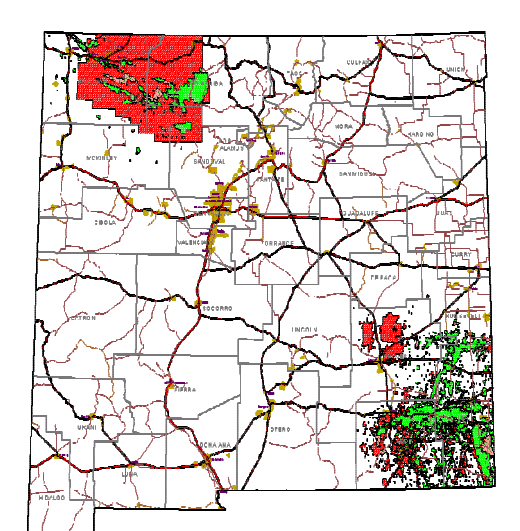

- Oil & Gas Pool Types
- Oil
- Gas
- Associated Gas
- Overlapping Fields

Oil & Gas Pool Types

- Oil
- Gas
- Associated Gas
- Overlapping Fields