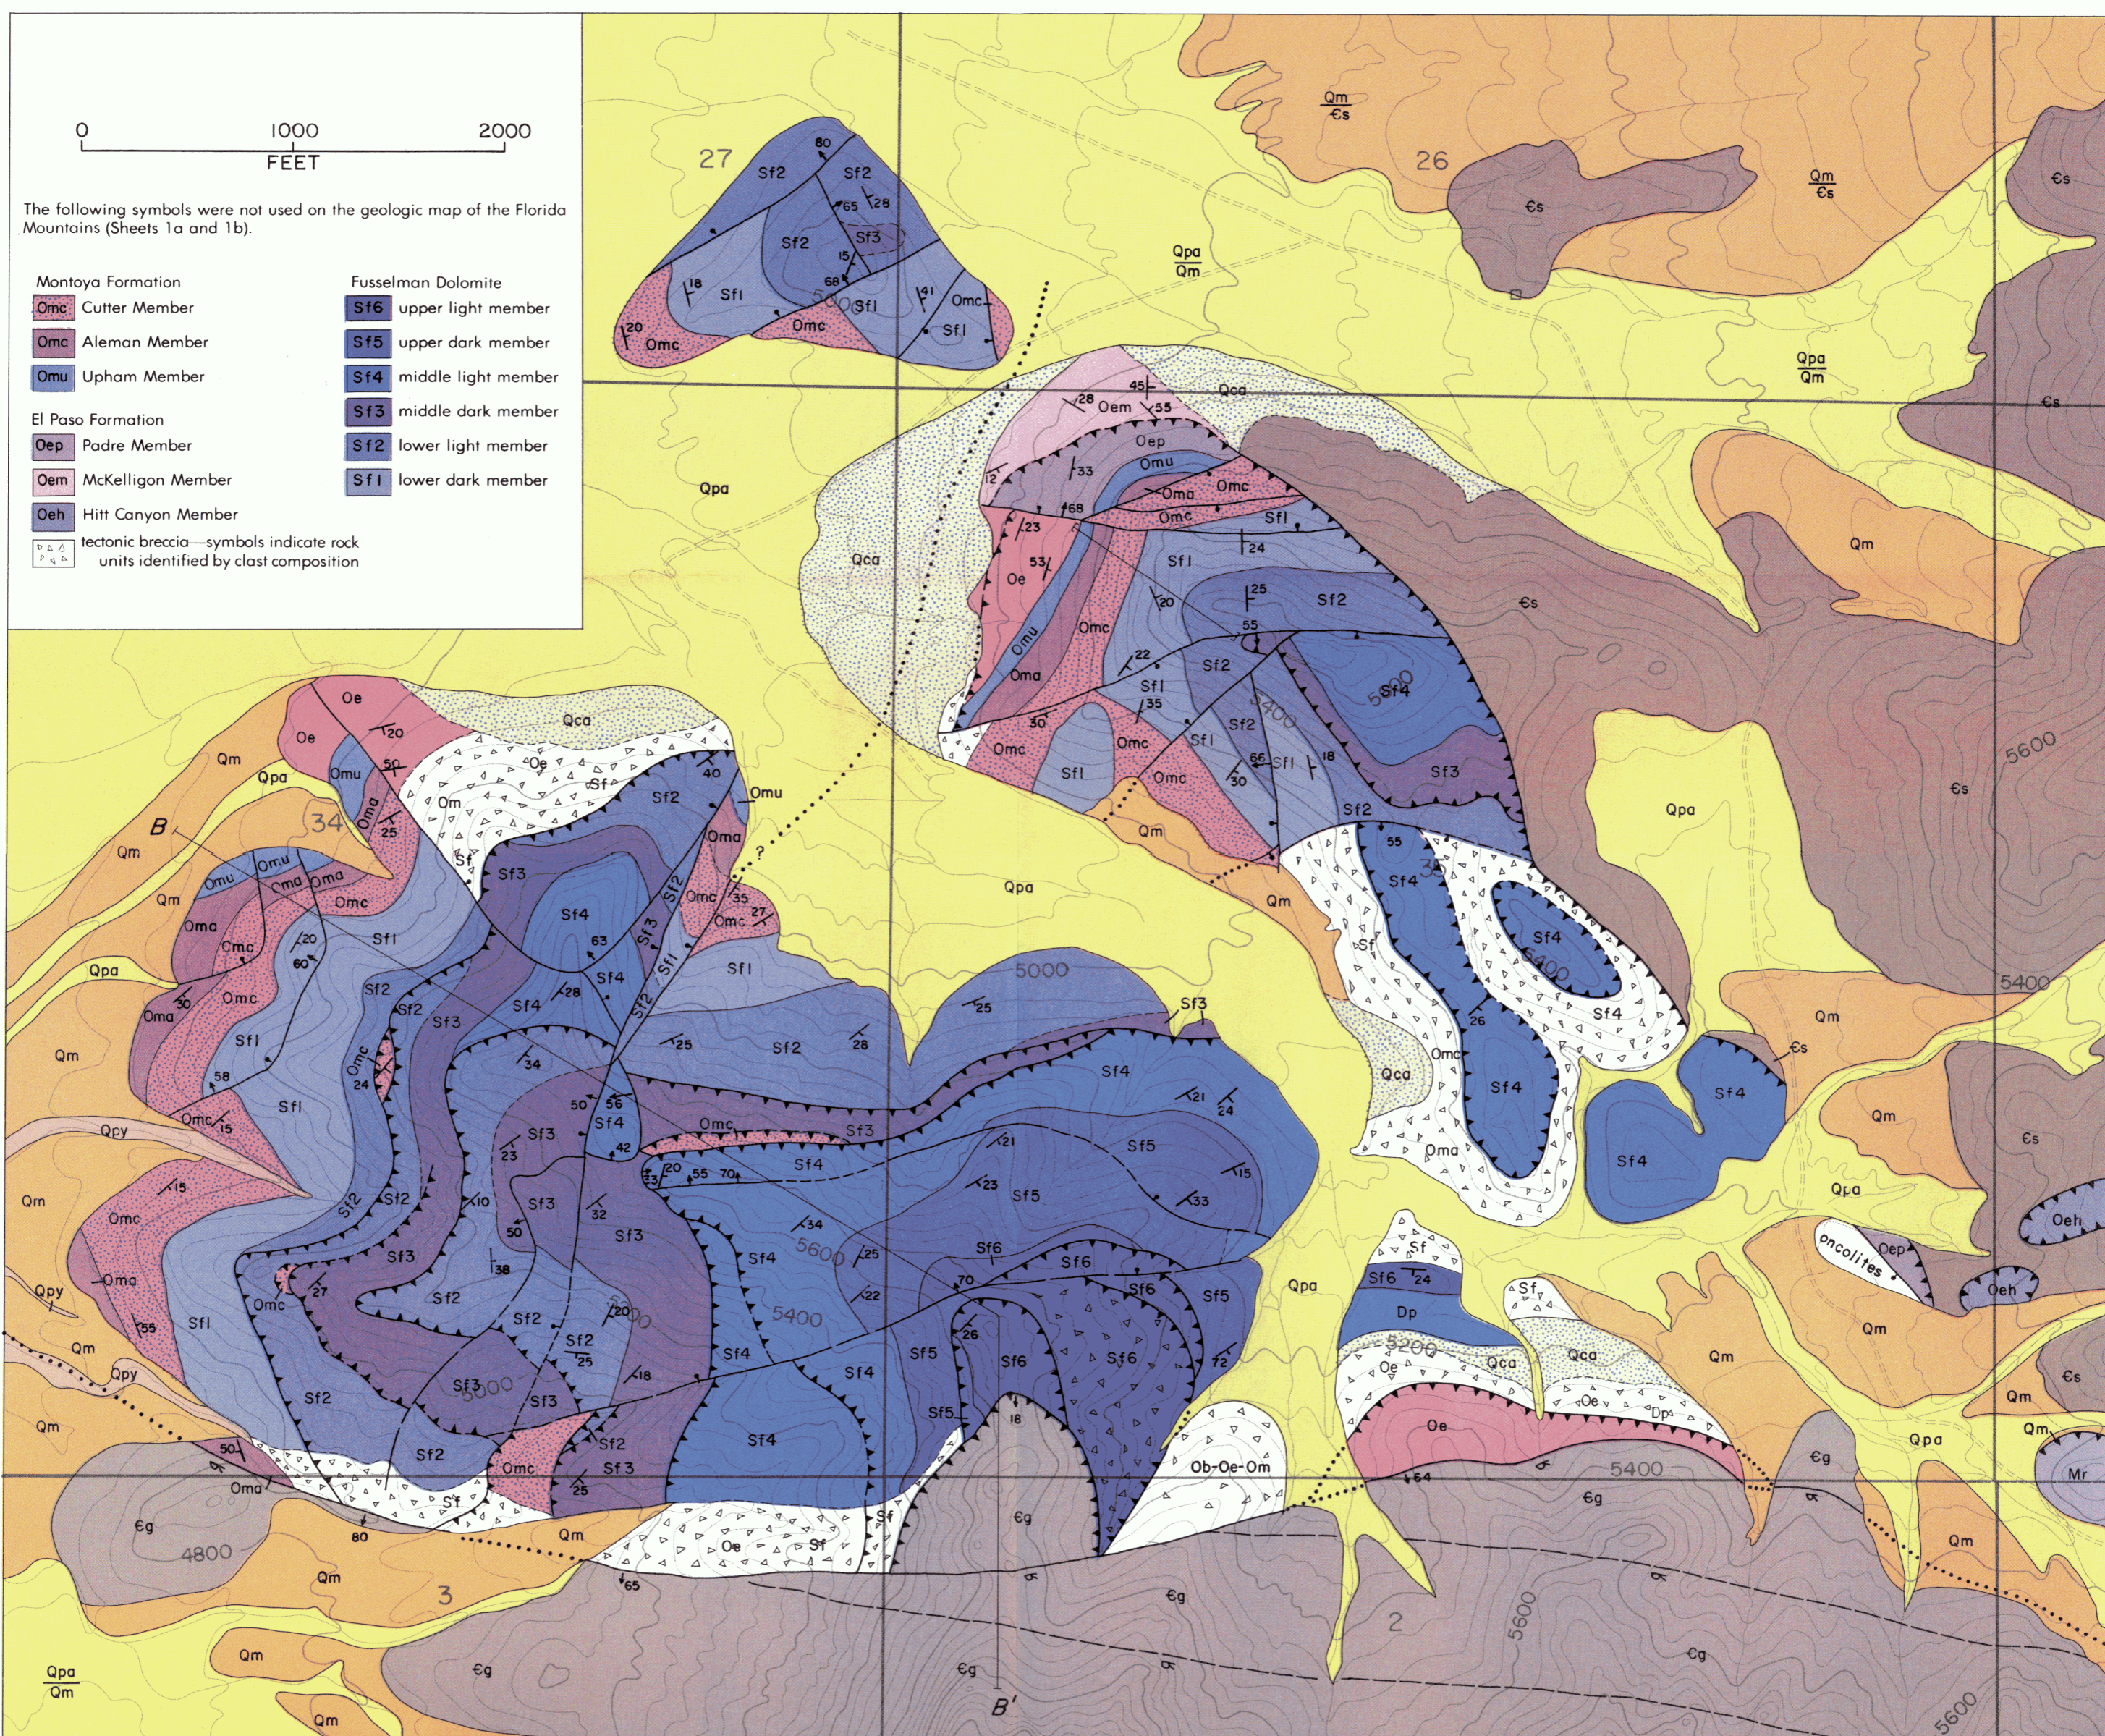

Geologic map of Mahoney Park area

by Russell E. Clemons, 1993