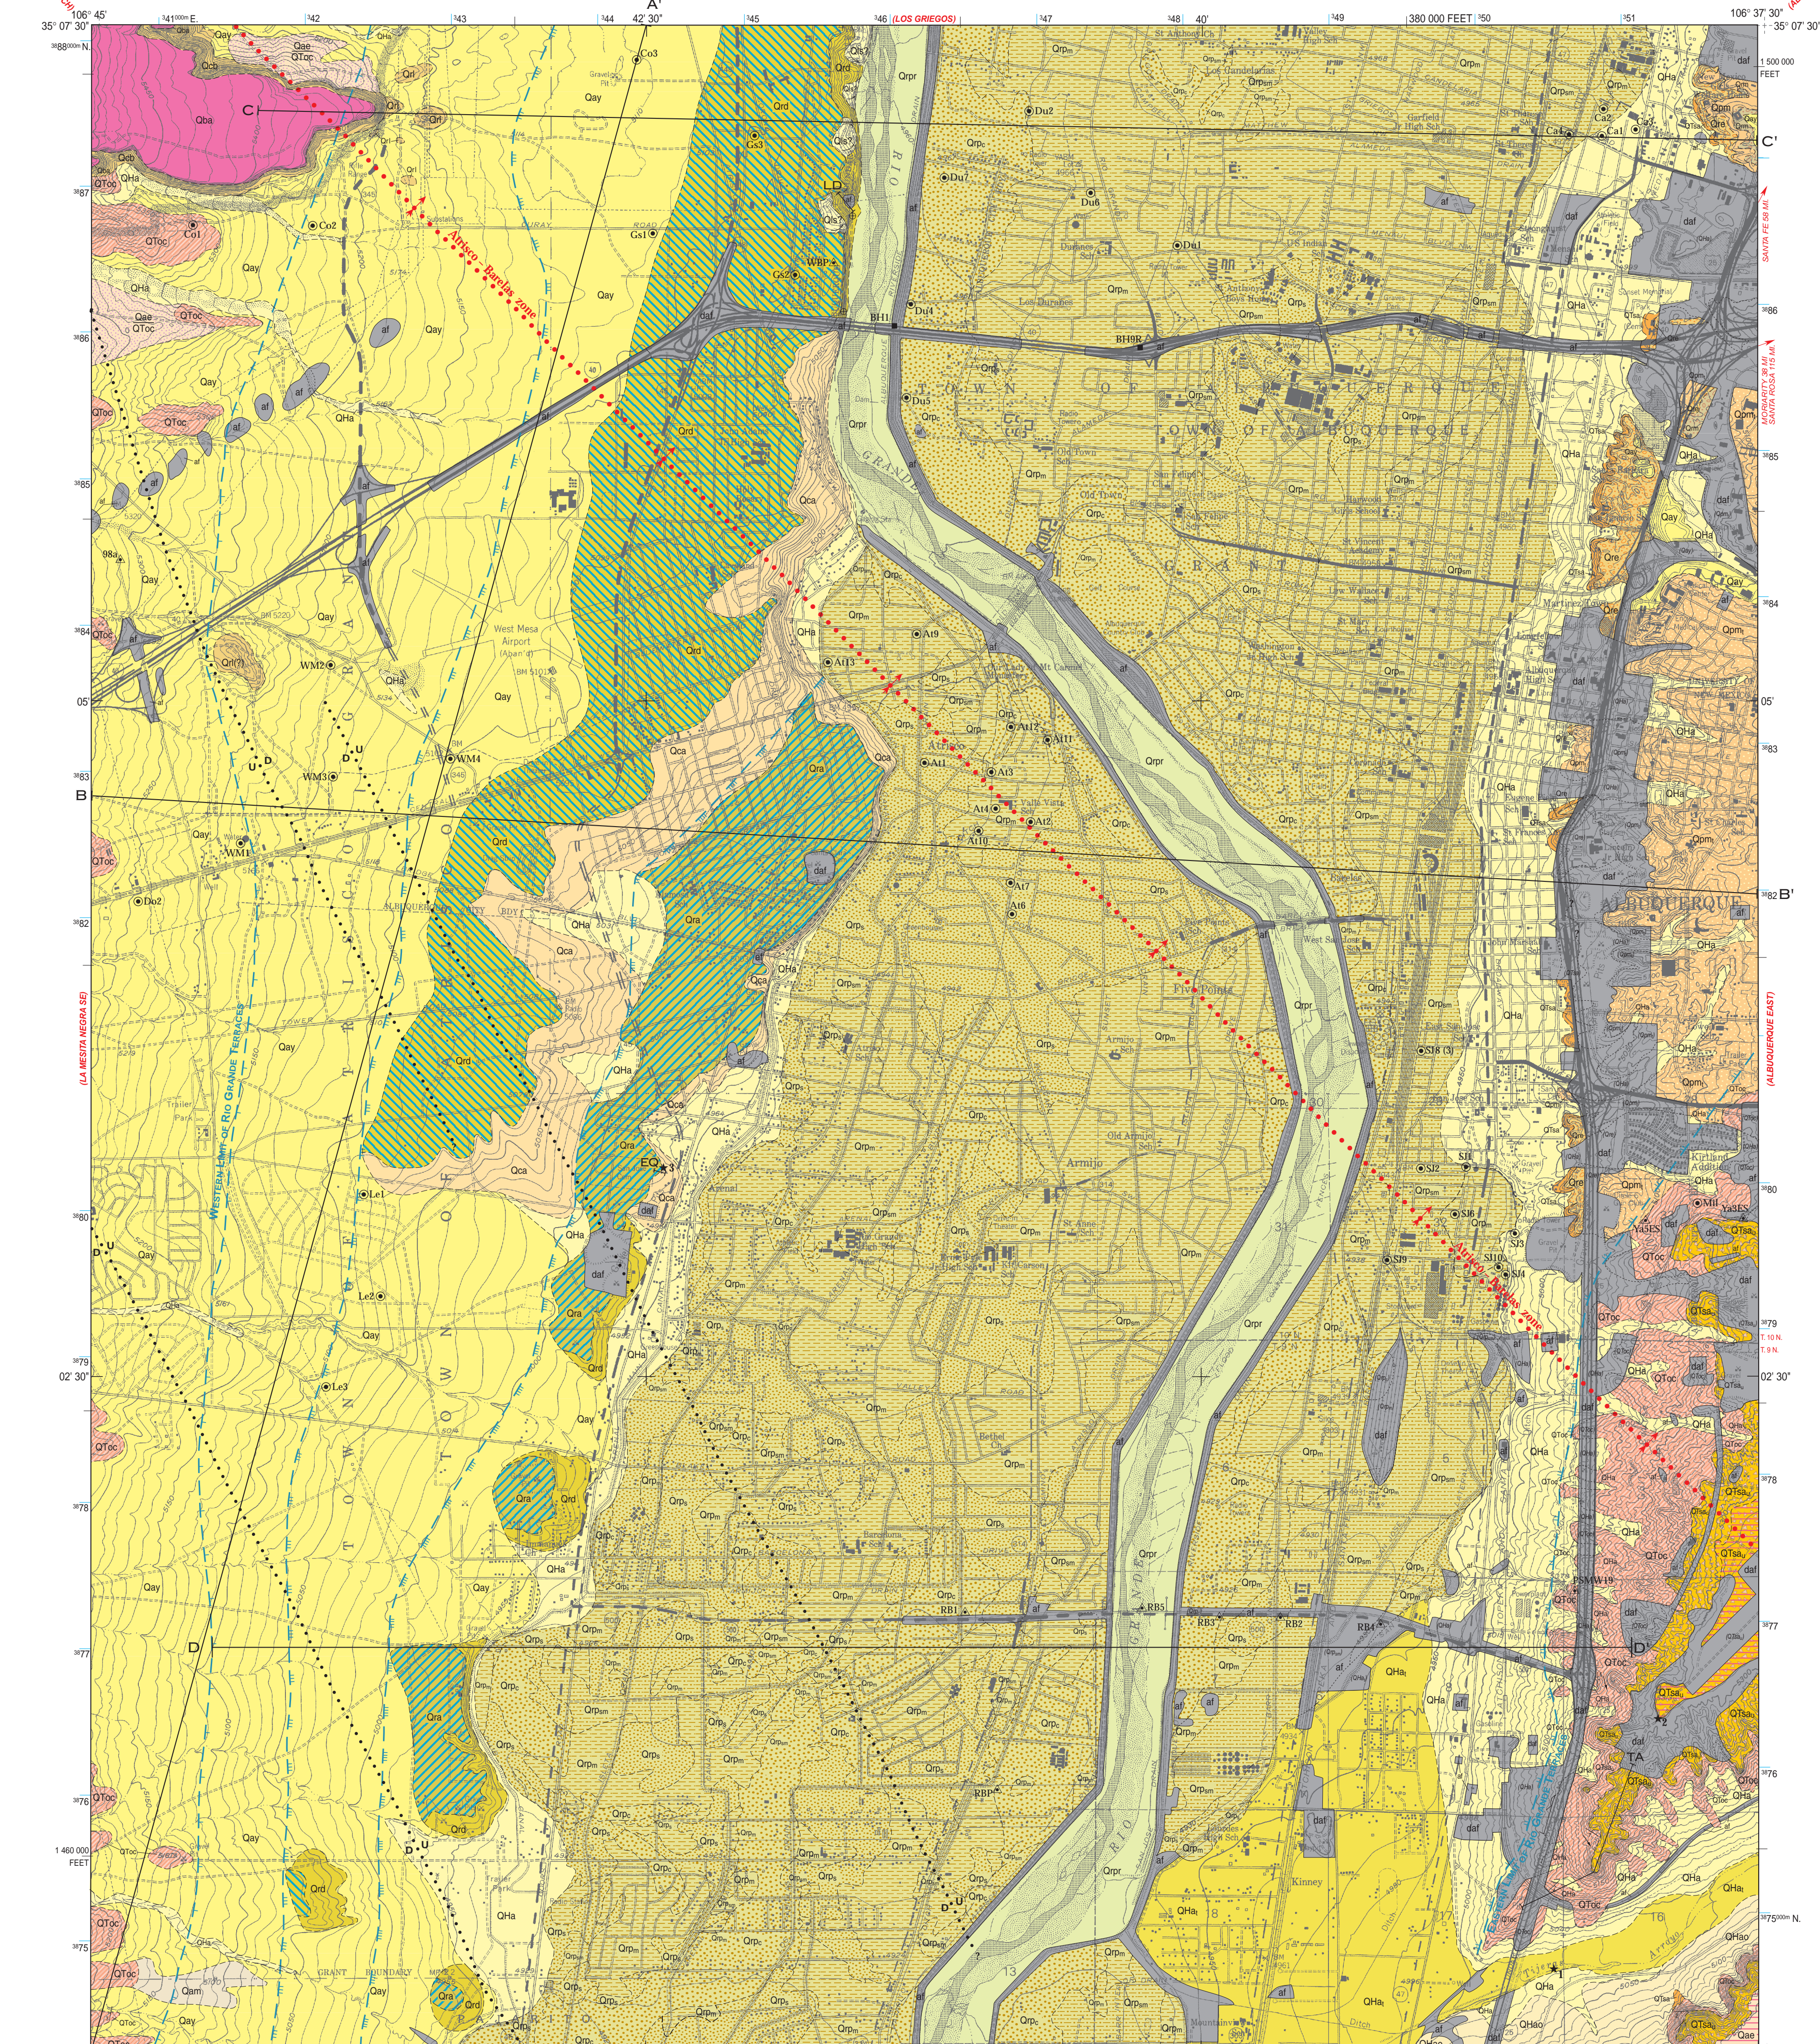

ALBUQUERQUE WEST QUADRANGLE
NEW MEXICO

Geology of Albuquerque West
7.5-minute quadrangle,
Bernalillo County, New Mexico

Map No. 198
4 February 2008 Revision
by Sean D. Connell, Bruce D. Allen,
John W. Hawley, and Ralph R. Shroba*

EXPLANATION OF MAP SYMBOLS

Table with columns: Unit Symbol, Wall Name, Date, Elevation (ft), Thickness (ft), SWL (ft), Date Screen, Screen Section, Screen Section, Top of the Specific (ft), Specific Gravity (lb/ft³), T, K, K, K