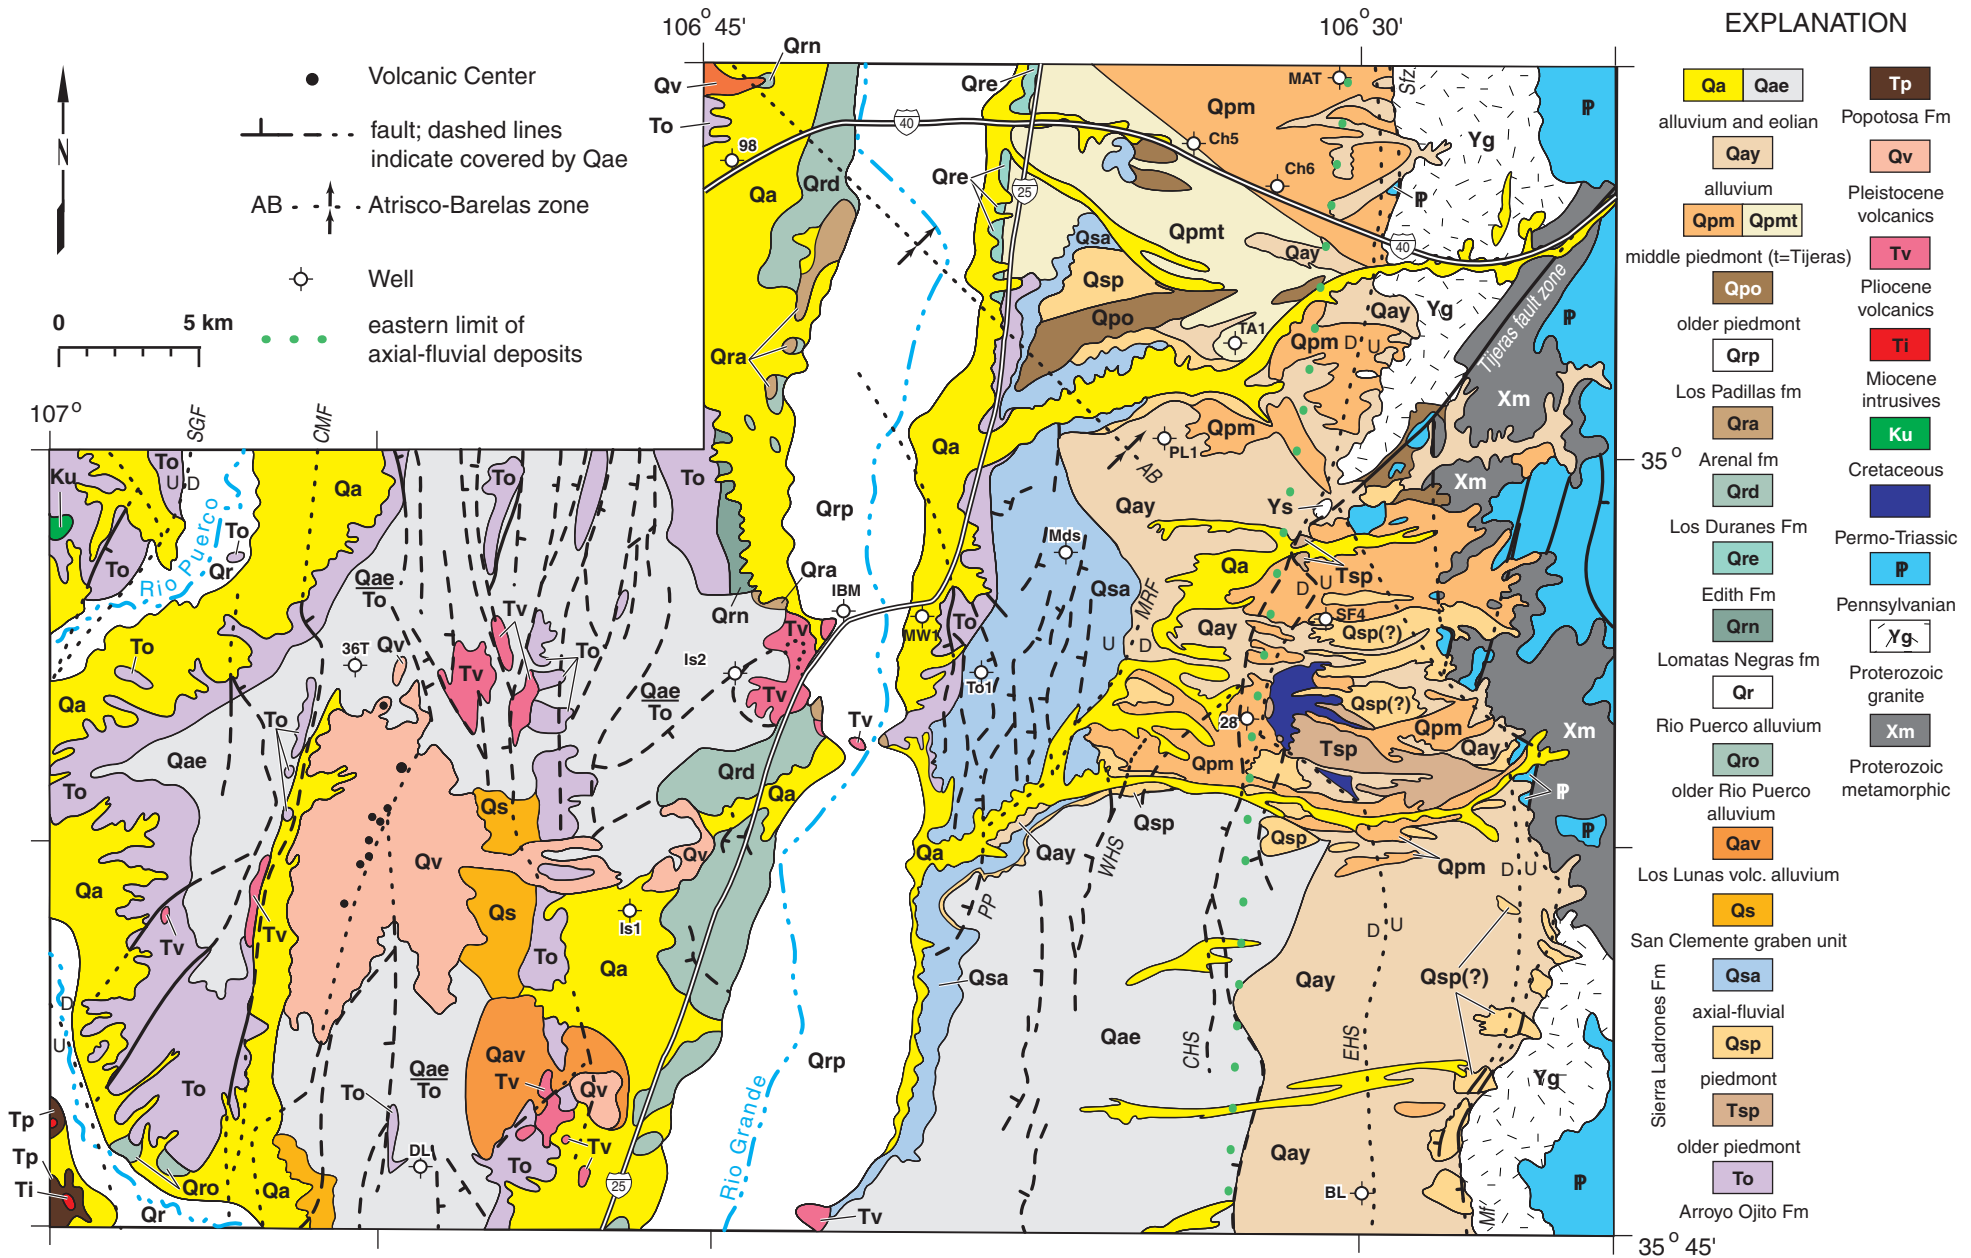

Simplified Preliminary Geologic Map of the Isleta Reservation and surrounding areas

Handout for Friends of the Pleistocene Field Trip (October 12-14, 2001)

Preliminary draft compiled from Maldonado et al., 1999, and in review; Connell et al., 1998; Connell, unpubl.; Karlstrom et al., 1994)