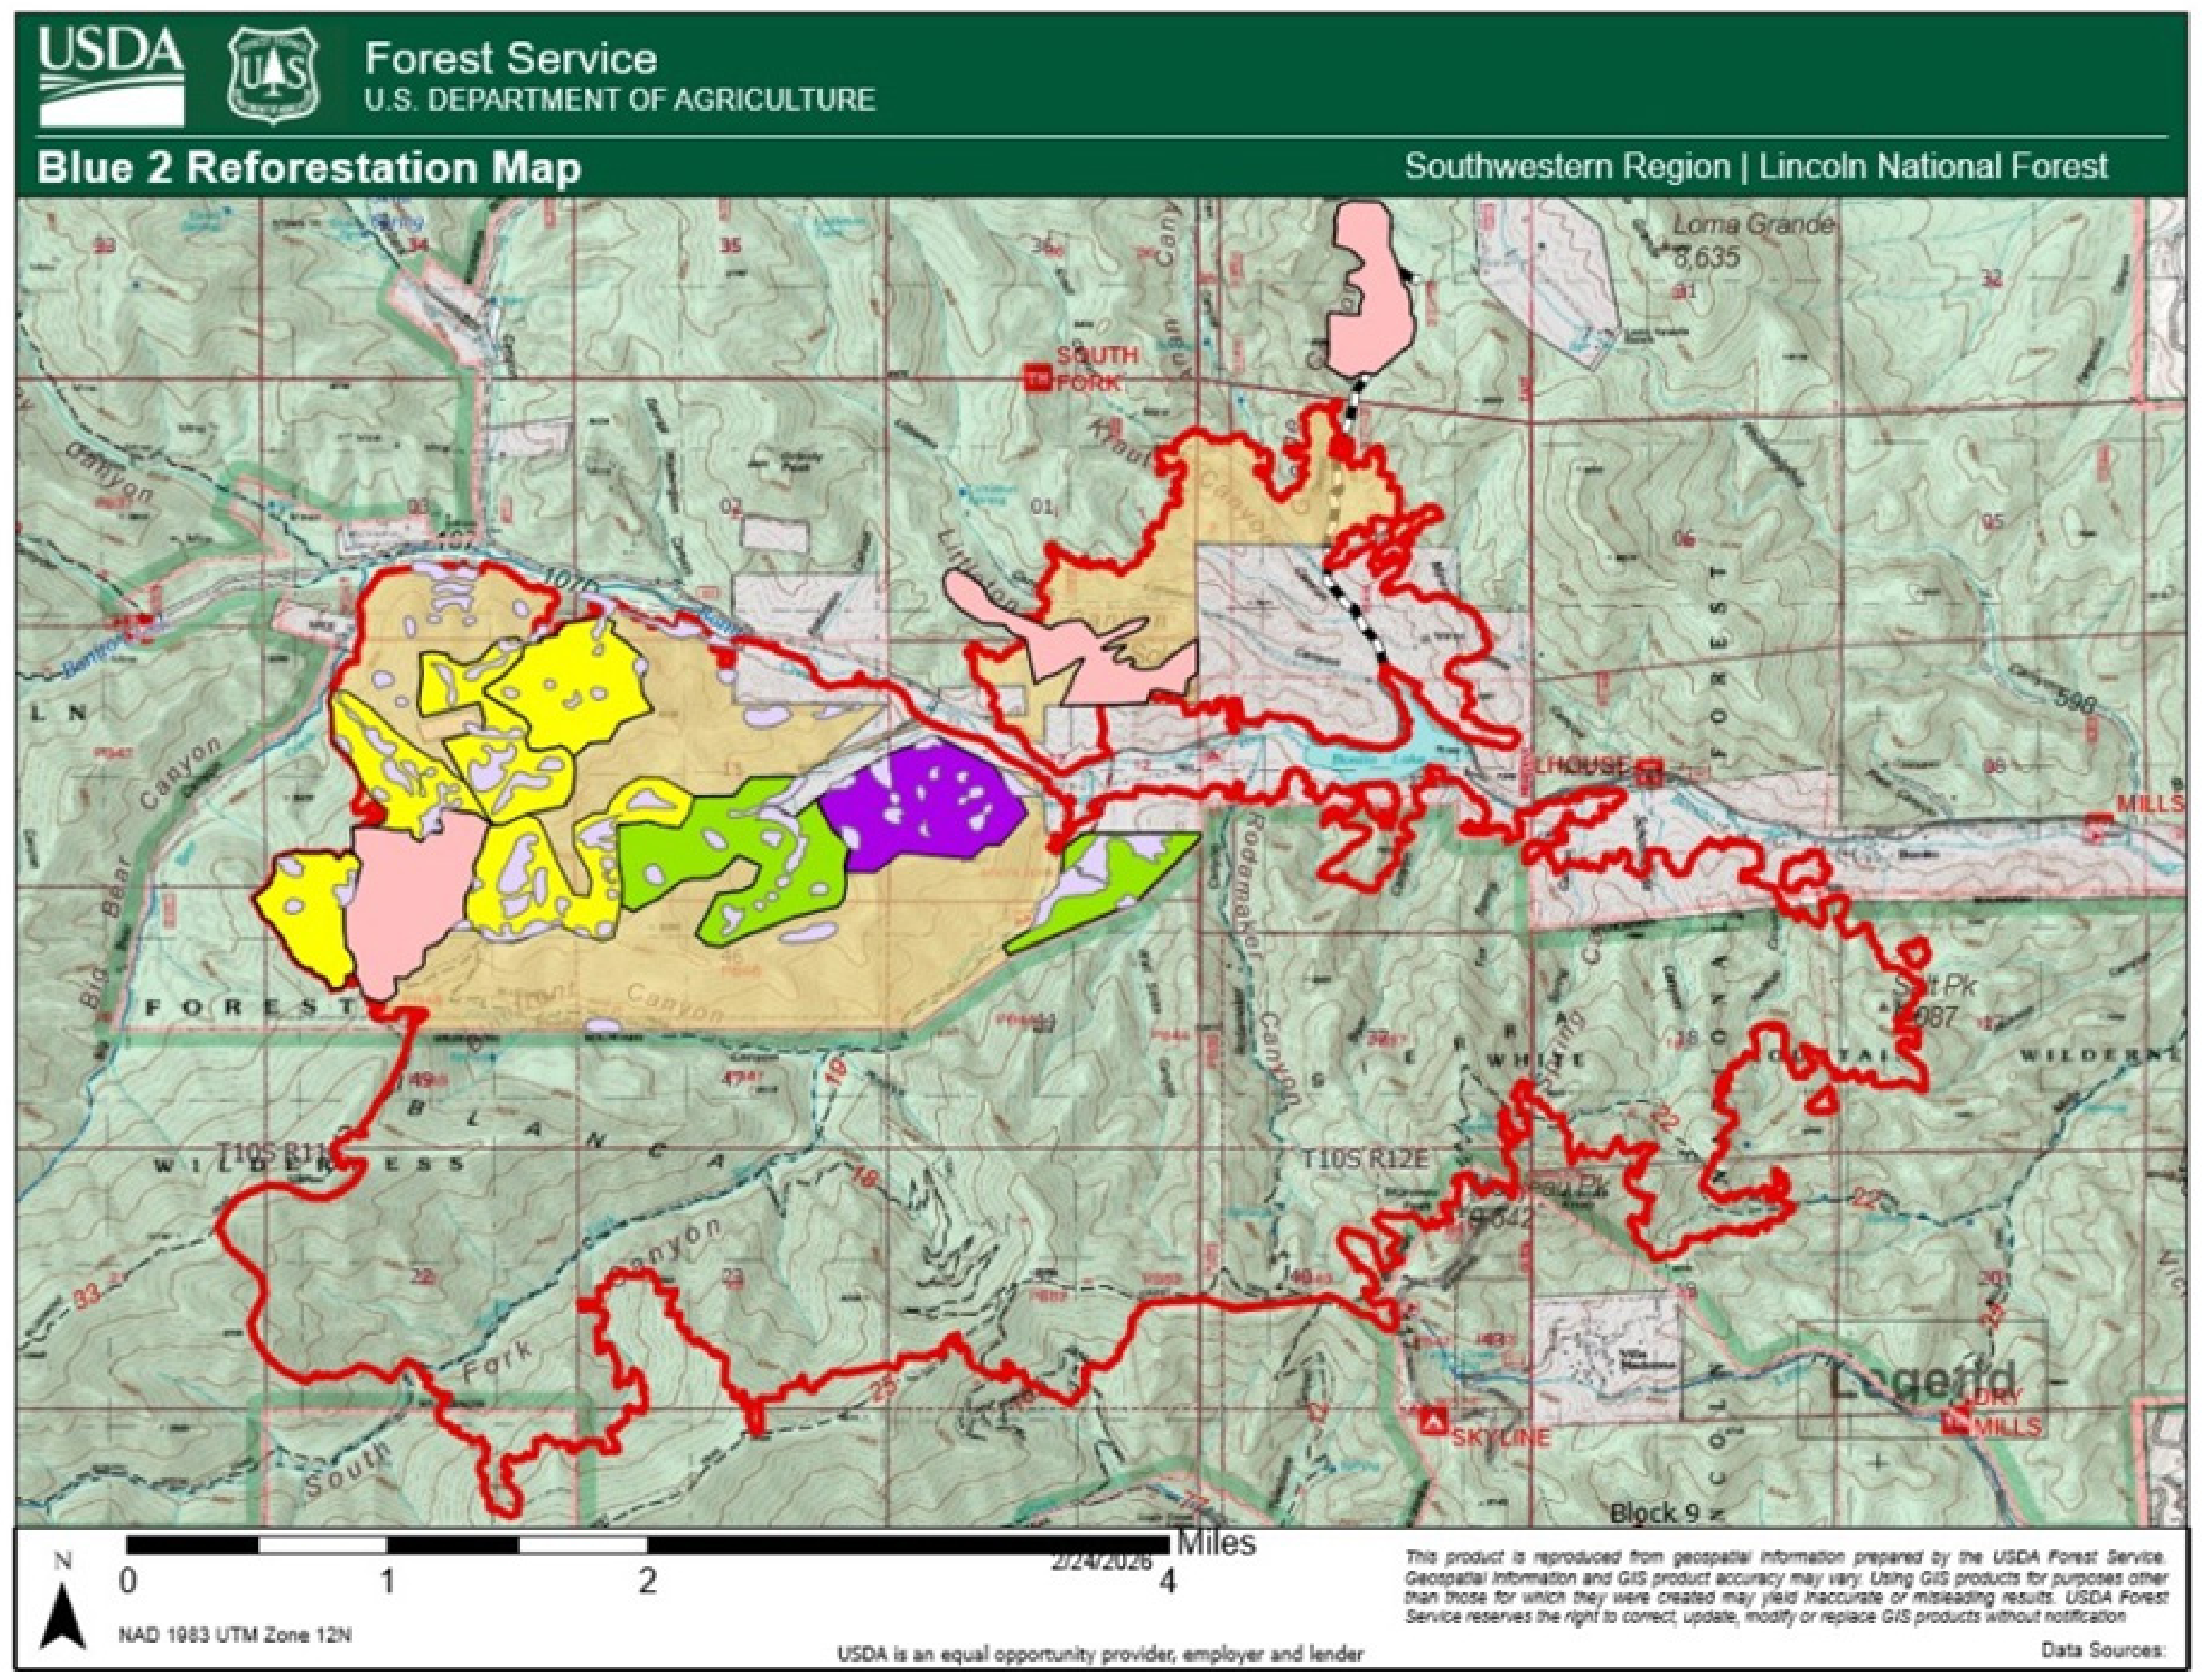

# Post-Fire Recovery

Forest Service  
U.S. DEPARTMENT OF AGRICULTURE

Lincoln National Forest | Smokey Bear Ranger District | 2026

## Reforestation and Recreation

### 2026 Outlook

### Assessment Phase