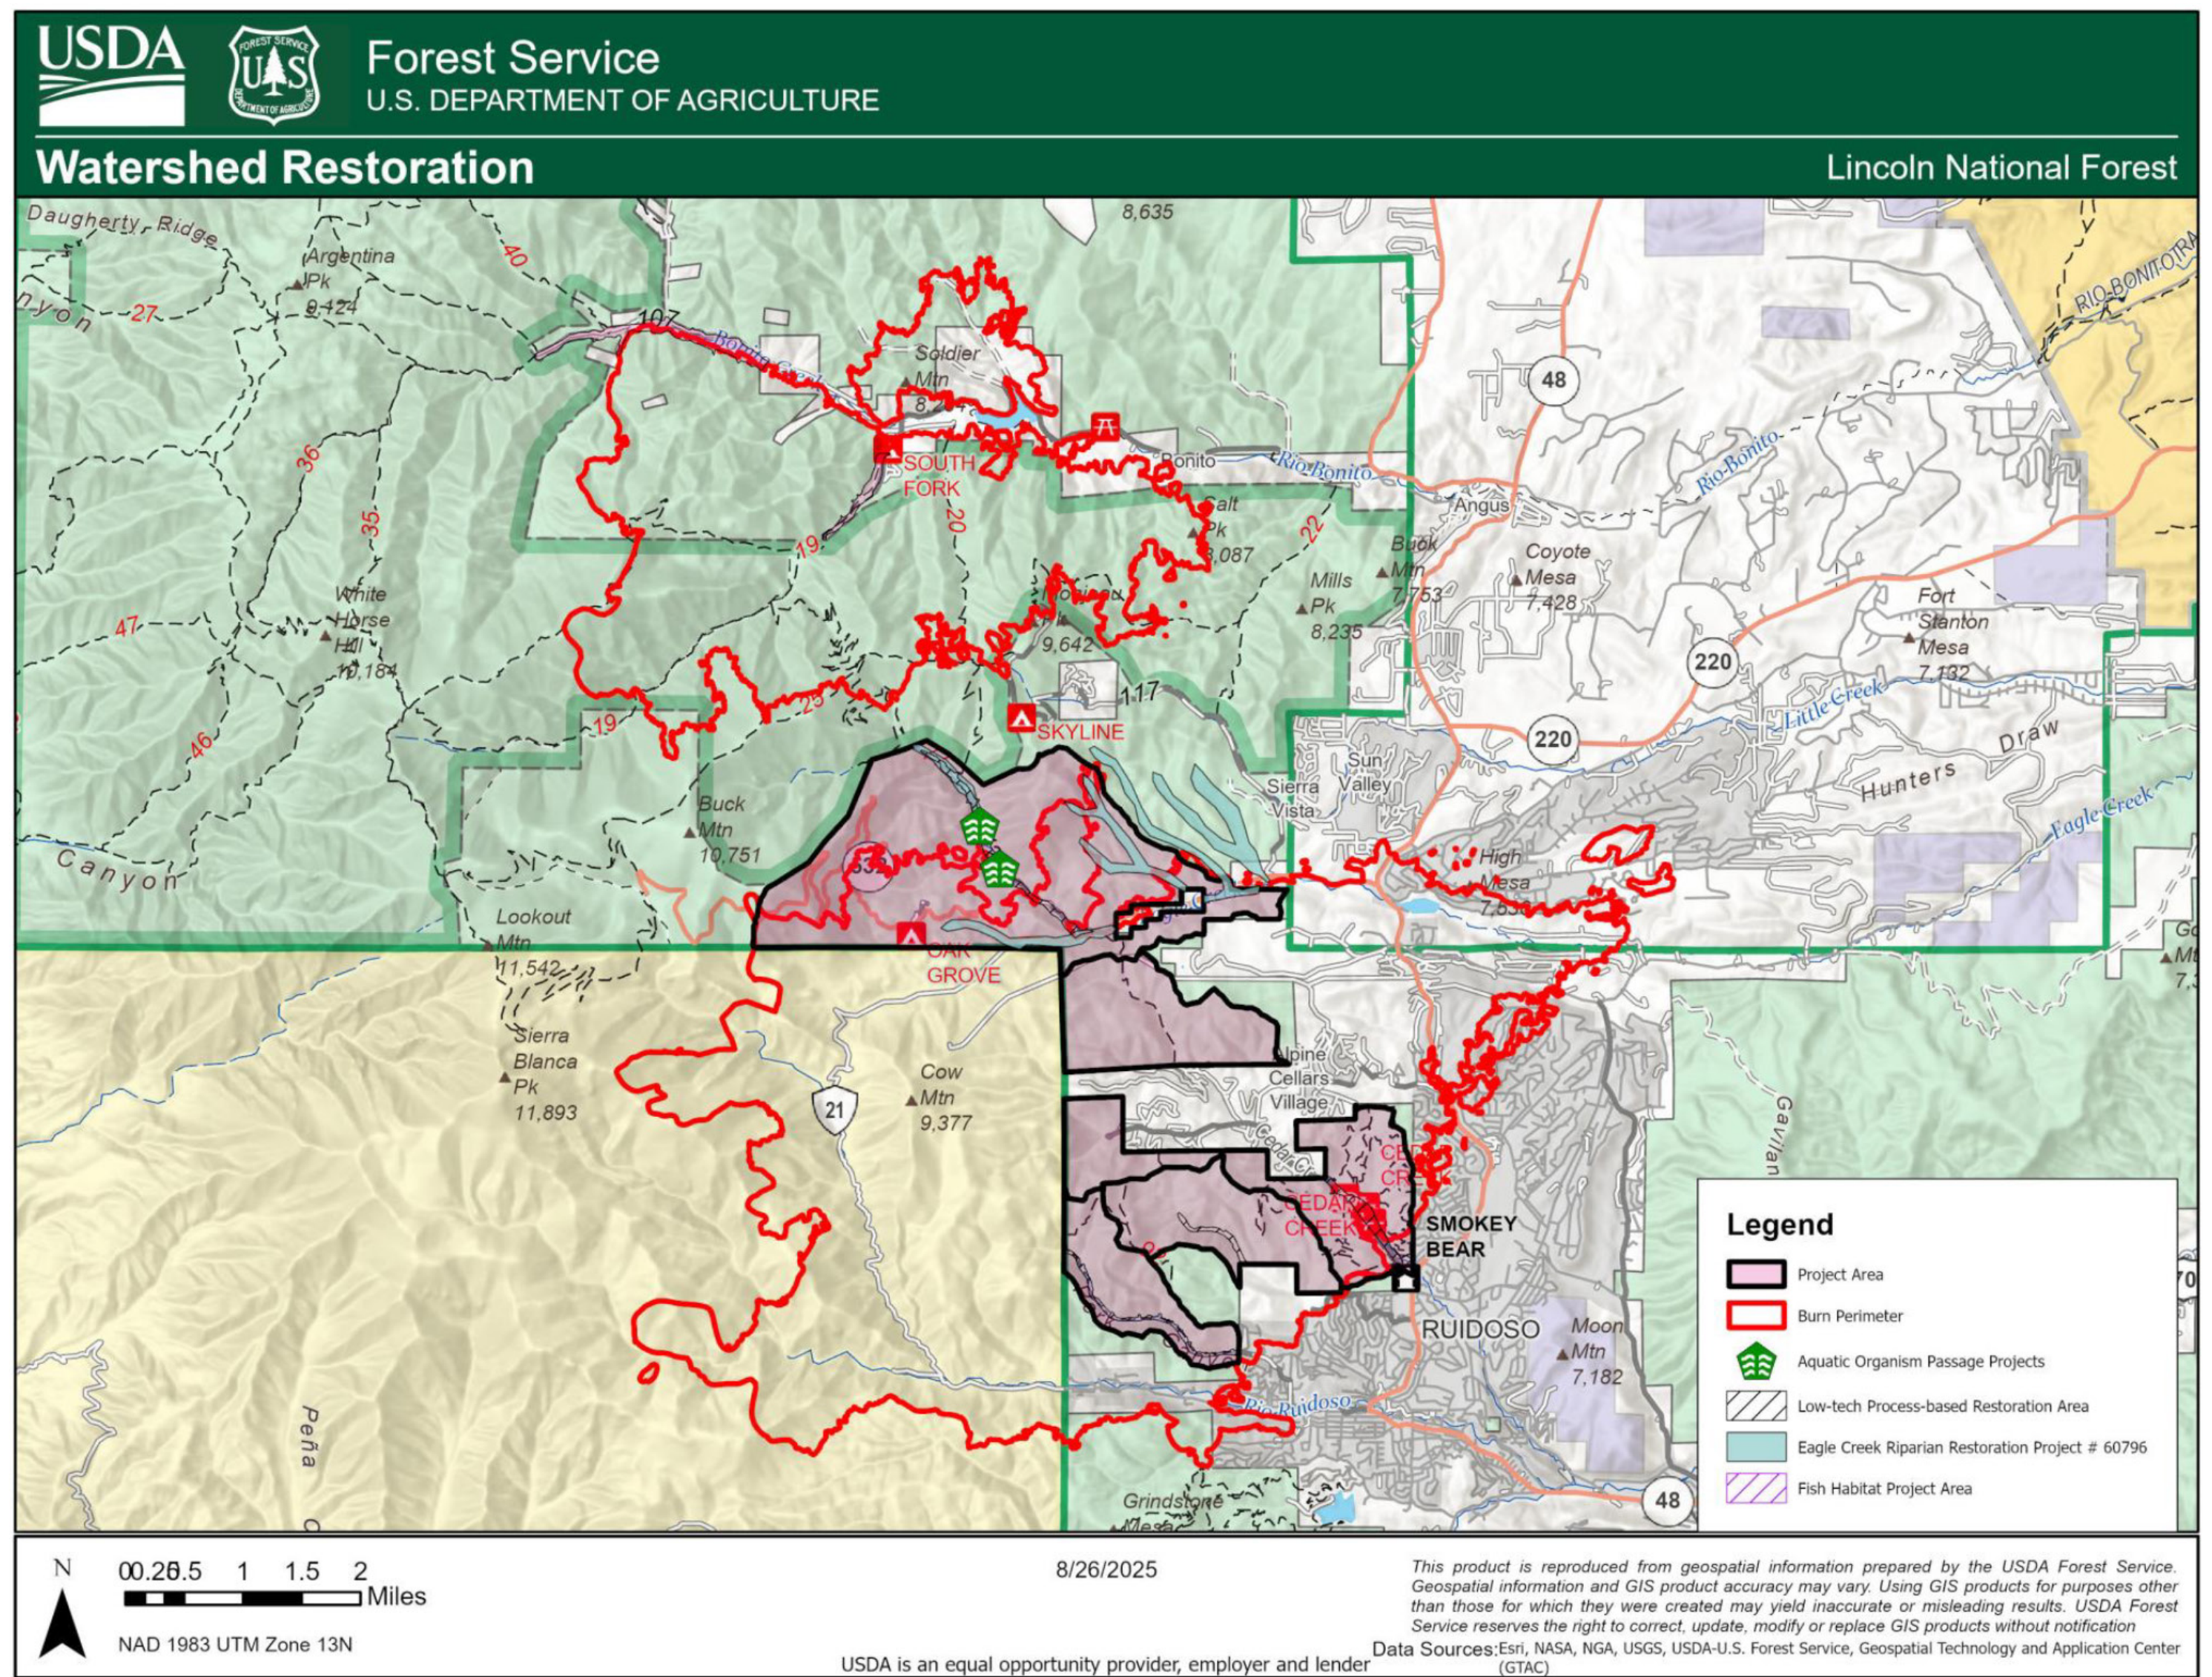

# Post-Fire Recovery

Forest Service  
U.S. DEPARTMENT OF AGRICULTURE

Lincoln National Forest | Smokey Bear Ranger District | 2026

## Watershed Restoration

### Assessment Phase

### Implementation Phase